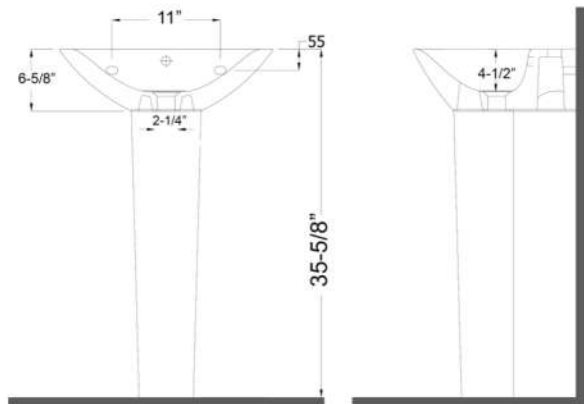

MORNING 550 PEDESTAL LAVATORY

Cat. No.
3-125X

Faucet not included

W: 21-³/₄"
D: 16-³/₄"
H: 35-⁵/₈"

Length from wall to back of column: 5-⁵/₈"
Top of column: 6-¹/₄" x 7"
Bottom of column: 5-¹/₄" x 6"
Height: 29-¹/₄"

Interior Dimensions:

Basin Interior: 11" x 17-¹/₂"
Basin Depth: 4-¹/₂"
Water depth to overflow: 2-³/₄"
Back of basin to center of faucet: 2-¹/₄"
Back of basin to center of drain: 8-¹/₄"
Mount bolts height: 33-¹/₂"
Mount holes cc: 11"
Faucet and spout holes: 1-³/₈"
Drain hole: 1-³/₄"

Features:

- ▶ Made of Vitreous China
- ▶ Available pre-drilled for single hole (3-1251), 4" mini widespread (3-1254) and 8" widespread faucet (3-1258)
- ▶ Pre-drilled overflow
- ▶ Back of column is open
- ▶ Bottom of column is open
- ▶ Use with grid drain 5600
(NOT INCLUDED)
- ▶ Mounting hardware included (T801A)

Colors: White

Dimensions of fixture are nominal and may vary within the range of tolerances established by ASME Standard A112.19.2.2018. Dimensions and specifications subject to change without notice.