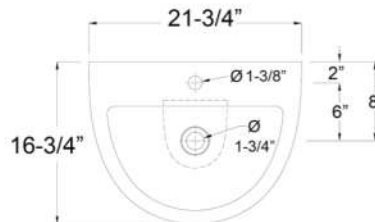

MORNING 550 PEDESTAL LAVATORY

Cat. No.
3-125X

Faucet not included

W: 21-³/₄"
D: 16-³/₄"
H: 35-⁵/₈"

Length from wall to back of column: 5-⁵/₈"
Top of column: 6-¹/₄" x 7"
Bottom of column: 5-¹/₄" x 6"
Height: 29-¹/₄"

Interior Dimensions:

Basin Interior: 11" x 17-¹/₂"
Basin Depth: 4-¹/₂"
Water depth to overflow: 2-³/₄"
Back of basin to center of faucet: 2-¹/₄"
Back of basin to center of drain: 8-¹/₄"
Mount bolts height: 33-¹/₂"
Mount holes cc: 11"
Faucet and spout holes: 1-³/₈"
Drain hole: 1-³/₄"

Features:

- ▶ Made of Vitreous China
- ▶ Available pre-drilled for single hole (3-1251), 4" mini widespread (3-1254) and 8" widespread faucet (3-1258)
- ▶ Pre-drilled overflow
- ▶ Back of column is open
- ▶ Bottom of column is open
- ▶ Use with grid drain 5600
(NOT INCLUDED)
- ▶ Mounting hardware included (T801A)

Colors: White

Dimensions of fixture are nominal and may vary within the range of tolerances established by ASME Standard A112.19.2.2018. Dimensions and specifications subject to change without notice.