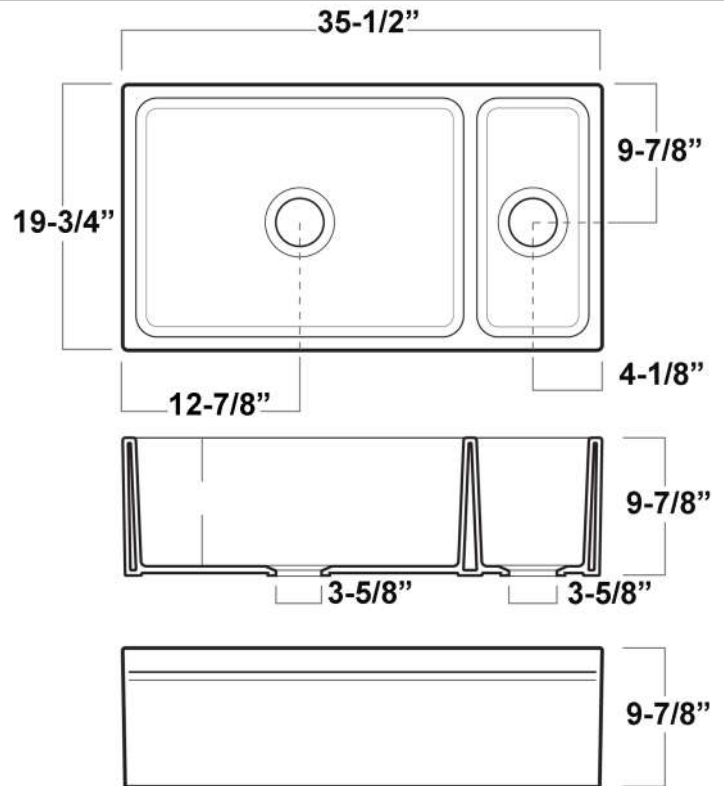

**36" LOWELL DOUBLE
BOWL FARMER SINK**

Cat. No
FSDB1514

W: 35-1/2"
D: 19-3/4"
H: 9-7/8"

Features:

- ▶ Constructed of fine fireclay for beauty and durability
- ▶ Finely crafted in Italy
- ▶ Fireclay provides a smooth, waveless surface
- ▶ Non-porous surface resists heat, stains and cracking
- ▶ 1" rim
- ▶ Sink is finished on four sides
- ▶ Features 2 bowls, one larger and one smaller
- ▶ Drain sold separately

Colors
WH White
BQ Bisque

Interior Dimensions:

Large

Basin Interior: 24-1/4" W x 17-1/2" D
Basin Depth: 9"

Small

Basin Interior: 8" W x 17-1/2" D
Basin Depth: 9"

Dimensions of fixture are nominal and may vary within the range of tolerances established by ANSI Standard A112.19.2. Dimensions and specifications subject to change without notice.