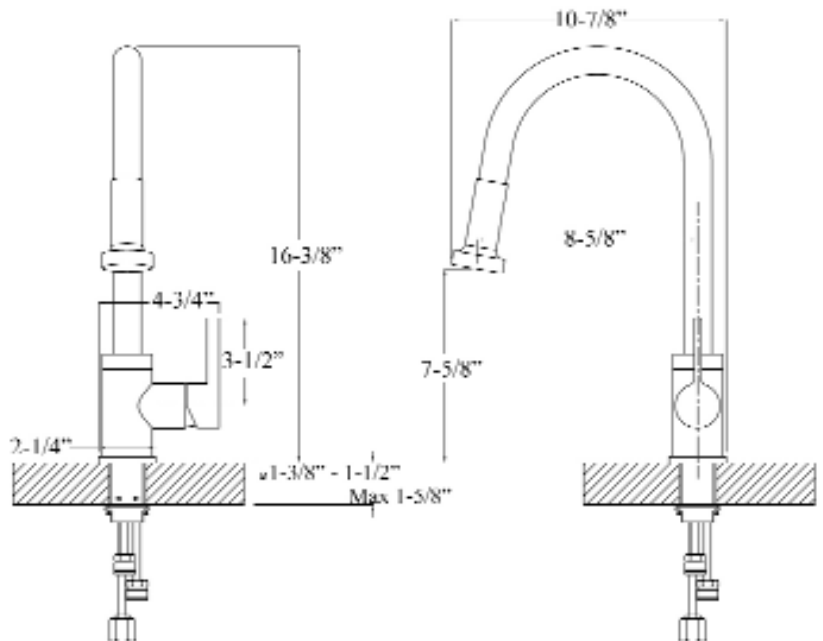

FAIRCHILD SINGLE HANDLE KITCHEN FAUCET

Cat. No.
KFS412-L1

L: 4-³/₄"
W: 10-⁷/₈"
H: 16-³/₈"

Features:

- ▶ Constructed of solid brass
- ▶ Gooseneck spout
- ▶ Magnetic pull down spray
- ▶ Includes 2 braided hoses
- ▶ Hoses have 1/2" male connectors
- ▶ Ceramic disc cartridges
- ▶ Height to spout 7-⁵/₈"
- ▶ Spout reach 8-⁵/₈"
- ▶ Flow rate is 1.8 GPM at 60 psi
- ▶ cUPC/NSF/AB1953 Certified

Finishes:

- CP** Polished Chrome
BN Brushed Nickel
ORB Oil Rubbed Bronze

Dimensions of fixture are nominal and may vary. Dimensions and specifications subject to change without notice.