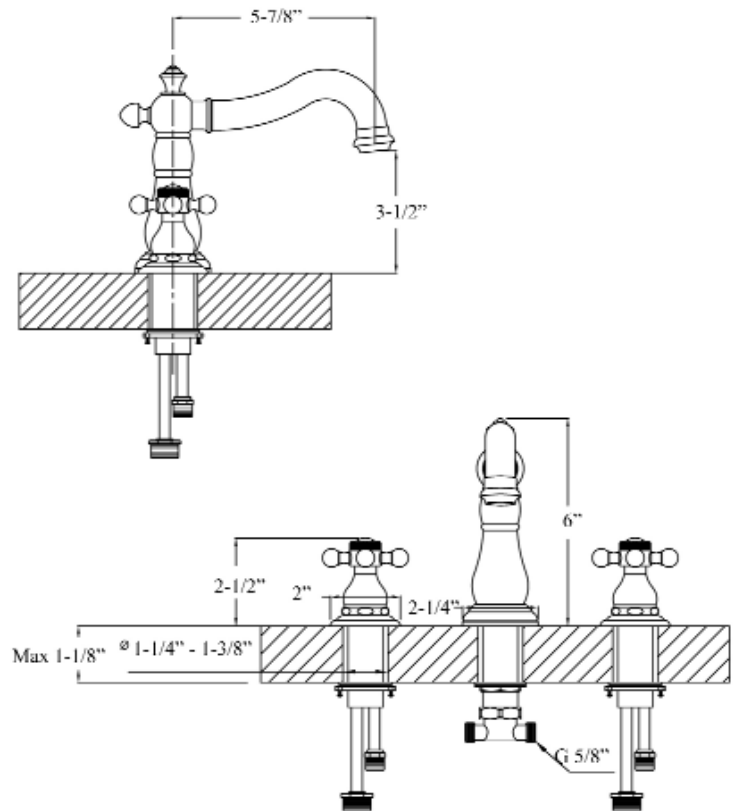

# ALDORA 8" WIDESPREAD LAVATORY FAUCET

Cat. No.  
LFW104-MC

Spout Reach:  $5\frac{7}{8}$ "  
Height: 6"

## Features:

- ▶ Constructed of solid brass
- ▶ Flexible widespread installation
- ▶ Metal cross handles
- ▶ Includes 12" connection hoses
- ▶ Drain not included
- ▶ Height to spout  $3\frac{1}{2}$ "
- ▶ Ceramic disc cartridges
- ▶ Flow rate is 1.2 GPM at 60 psi
- ▶ cUPC/NSF/AB1953 Certified

## Finishes:

- CP** Polished Chrome
- BN** Brushed Nickel
- ORB** Oil Rubbed Bronze

Dimensions of fixture are nominal and may vary. Dimensions and specifications subject to change without notice.