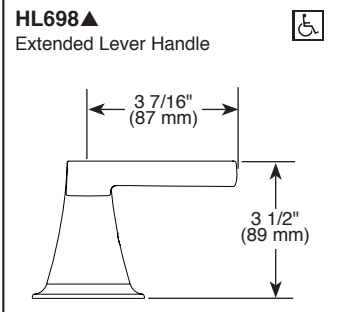

▲ Designate finish suffix

Brizo Kitchen & Bath Company reserves the right (1) to make changes in specifications and materials, and (2) to change or discontinue models, both without notice or obligation. Dimensions are for reference only. See current full-line price book or www.brizo.com for finish options and product availability.

BSP-B-T67398-LHP Rev. D

Brizo Kitchen & Bath Company

55 E. 111th Street, Indianapolis, IN 46280
350 South Edgeware Road, St. Thomas, ON N5P 4L1
© 2019 Brizo Kitchen & Bath Company