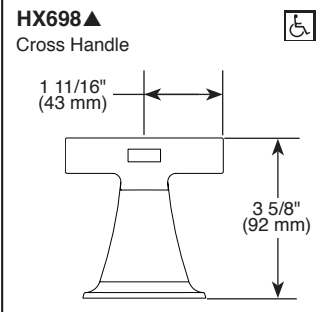

▲ Designate finish suffix

Brizo Kitchen & Bath Company reserves the right (1) to make changes in specifications and materials, and (2) to change or discontinue models, both without notice or obligation. Dimensions are for reference only. See current full-line price book or www.brizo.com for finish options and product availability.

BSP-B-T67398-LHP Rev. D

Brizo Kitchen & Bath Company

55 E. 111th Street, Indianapolis, IN 46280
350 South Edgeware Road, St. Thomas, ON N5P 4L1
© 2019 Brizo Kitchen & Bath Company