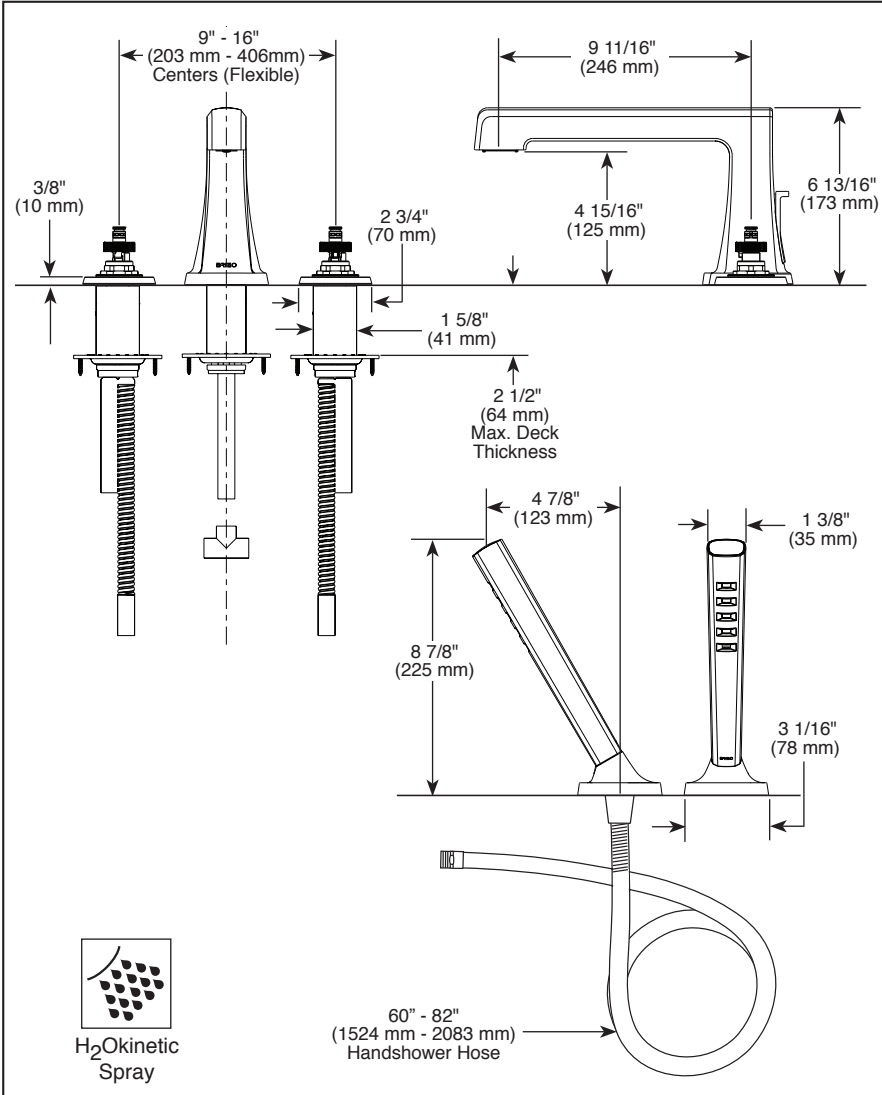

Submitted Model No.: _____
 Specific Features: _____

BRIZO®

ROMAN TUB FAUCET TRIM

- Levoir® Bath Collection
- Three Hole Installation (T67398-LHP)
- Four Hole Installation (T67498-LHP)

FEATURES:

- H₂Okinetic Technology®
- Handles attach with rare earth magnets inside handles. No set screw required. Simplifies installation and provides flush mount installation.

STANDARD SPECIFICATIONS:

- Trim only for two handle Roman Tub faucet for concealed mounting
- Temperature and volume controlled with handles
- Rough-In kit required to complete installation, sold separately (R64707 for four hole and R62707 for three hole). There are separate specification sheets available for each rough-in kit.
- Hand shower includes double check valves for backflow prevention (T67498)
- Hand shower max flow rate 1.75 gpm @ 80 psi, 6.6 L/min @ 550 kPa
- 60" - 82" (1524 mm - 2083 mm) stretchable finished metal hose