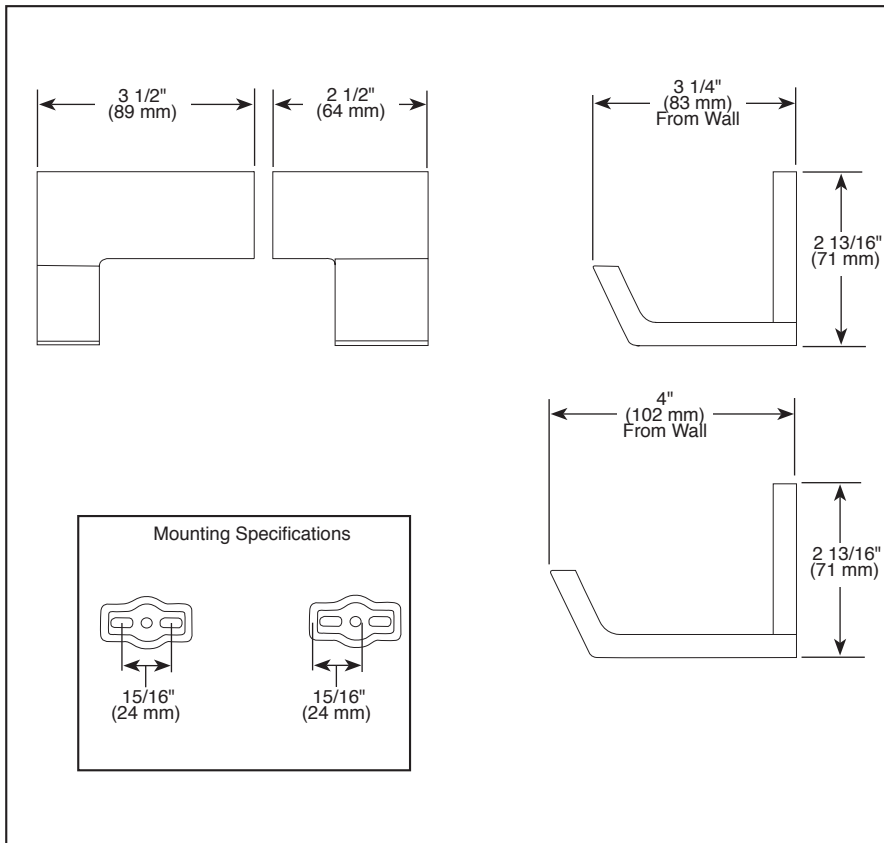

## ACCESSORIES

- Siderna® Bath Collection
- Pair of Robe Hooks

693580▲

Submitted Model No.: \_\_\_\_\_

Specific Features: \_\_\_\_\_

▲ Designate proper finish suffix

### STANDARD SPECIFICATIONS:

- Wood blocking is preferable behind all wall surfaces. If wood blocking is not available, the following fasteners are suggested: Tile/Masonry-Plastic or lead Anchors; Plaster/drywall-Toggle bolts.
- Mounting hardware and mounting instructions included with product.
- Note: Only plastic anchors are included with the mounting hardware.