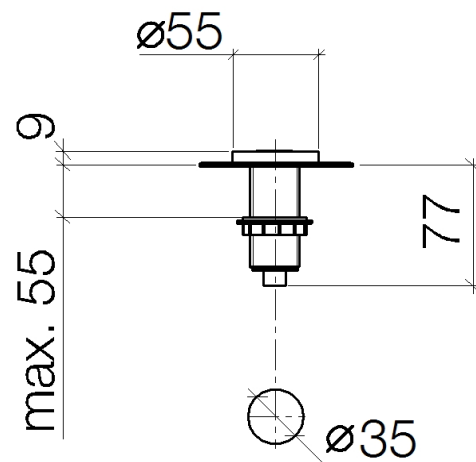

Product specifications

- for controlling a waste disposal unit

Compatible with waste disposal units with integrated air switch made by Insinkerator®, e.g. Evolution.

The products are not available in all markets, please contact your Dornbracht sales force.

For more information go to

www.insinkerator.com

Surfaces

• chrome	10713970-00
• platinum matt	10713970-06
• Cyprum	10713970-49