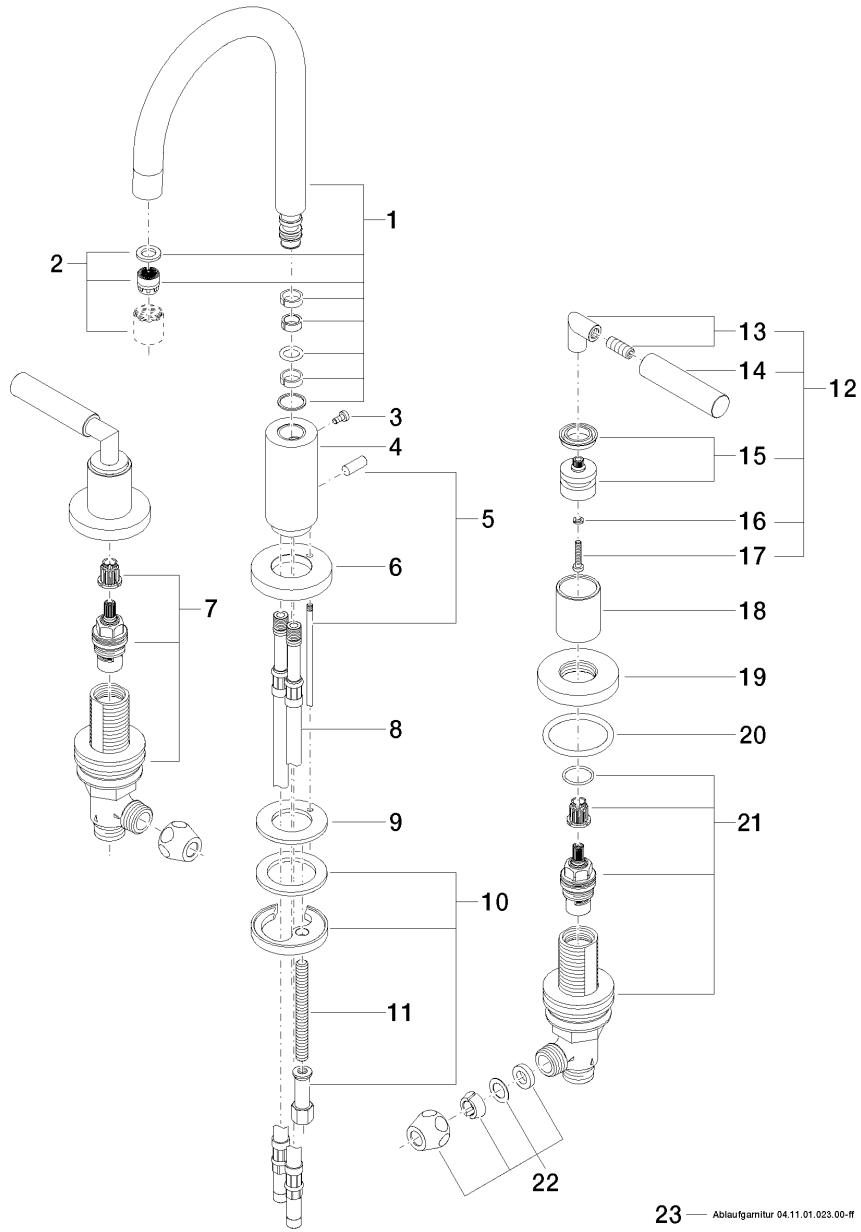

Exploded assembly drawing

Order quantity

No.	Article number	Name	Installation quantity
1	90282221702ff	spout	1
2	90230102804ff	aerator	1
3	09303005790	screw	1
4	09111008710ff	connection	1
5	04208903080ff	pull-rod	1
6	092810133ff	ring	1
7	9017110405190	side panel	1
8	0430040640090	hose	2
9	09140504790	seal	1
10	0430110380090	fixing set	1
11	09311101190	pin	1
12	04208805200ff	handle	2
13	04182002200ff	angle	2
14	092088052ff	handle	2
15	90121200700ff	base	2
16	09301102990	disc	2
17	09303007590	screw	2
18	092102140ff	sleeve	2
19	092789105ff	rosette	2
20	09141004390	seal	2
21	9017110405090	side panel	1
22	04233004000ff	threaded connector	2
23	04110102300ff	pop-up waste	1