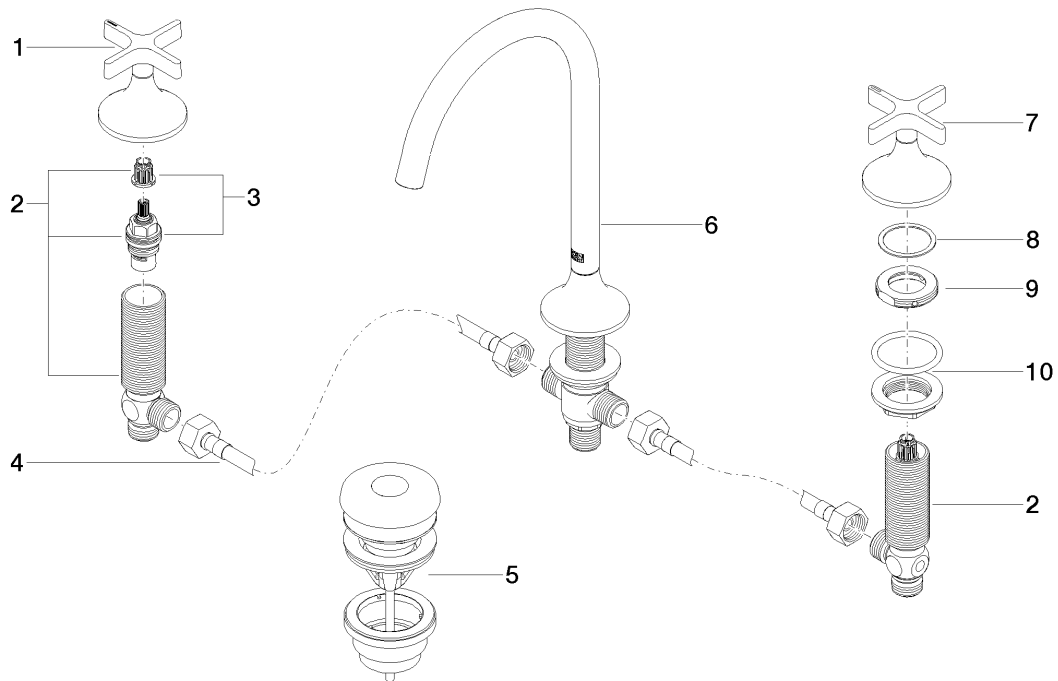

Product specifications

- **168 mm projection**
- pivotable spout 360°
- circular, air-enriched flow
- height of mixer 280 mm
- height up to aerator 191 mm
- deck valve hole diameter 32 mm
- hole diameter spout 35 mm
- rosette Ø 60 mm
- max. flow 5.7 l/min
- lead-free

Bath & Spa

Vaia Three-hole basin mixer with pop-up waste

Article number: 20713809

Surfaces

- chrome 20713809-00
- platinum matt 20713809-06
- 20713809-99

Exploded assembly drawing

Order quantity

No.	Article number	Name	Installation quantity
1	90208001100ff	handle (hot)	1
2	0417110555190	side panel	2
3	9090031510090	top	2
4	0430040960090	hose	2
5	10125970ff	pop-up waste	1
6	13716809ff	spout	1
7	90208001000ff	handle (cold)	1
8	09281000390	ring	2
9	09240102890	ring	2
10	0423100324690	fixing set	2