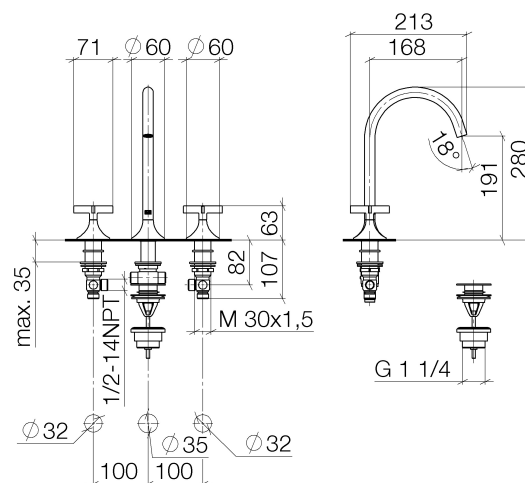

Product specifications

- **168 mm projection**
- pivotable spout 360°
- circular, air-enriched flow
- height of mixer 280 mm
- height up to aerator 191 mm
- deck valve hole diameter 32 mm
- hole diameter spout 35 mm
- rosette Ø 60 mm
- max. flow 5.7 l/min
- lead-free

Bath & Spa

Vaia Three-hole basin mixer with pop-up waste

Article number: 20713809

Surfaces

- chrome 20713809-00
- platinum matt 20713809-06
- 20713809-99

Exploded assembly drawing

Order quantity

No.	Article number	Name	Installation quantity
1	90208001100ff	handle (hot)	1
2	0417110555190	side panel	2
3	9090031510090	top	2
4	0430040960090	hose	2
5	10125970ff	pop-up waste	1
6	13716809ff	spout	1
7	90208001000ff	handle (cold)	1
8	09281000390	ring	2
9	09240102890	ring	2
10	0423100324690	fixing set	2

Flow rate chart