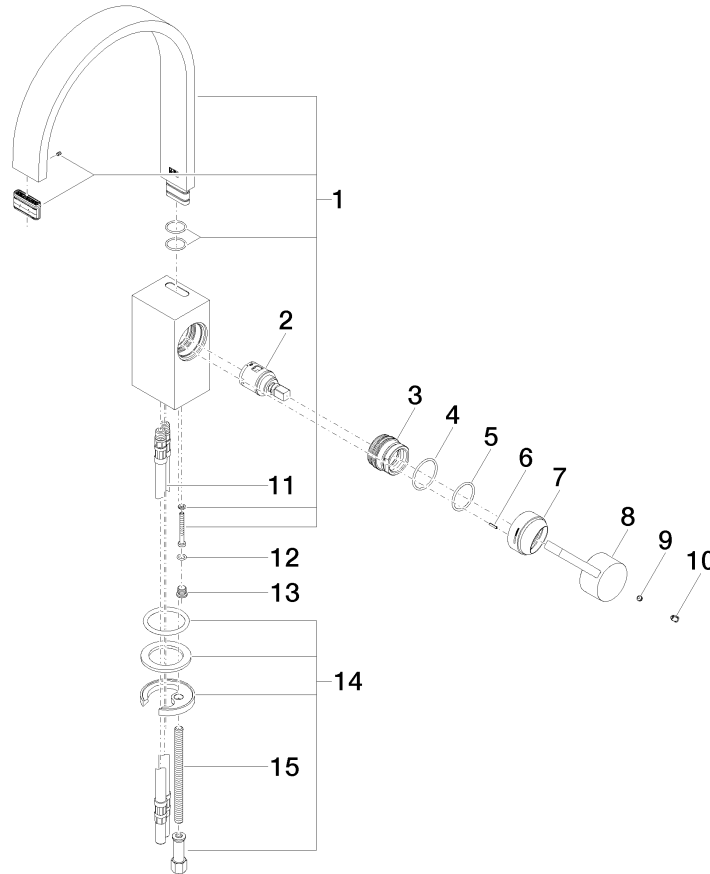

Exploded assembly drawing

Order quantity

No.	Article number	Name	Installation quantity
1	90282215202ff	spout	1
2	9015050420090	cartridge	1
3	09240428890	nut	1
4	09141013790	seal	1
5	09141006390	seal	1
6	09311115290	pin	1
7	092830028ff	cover	1
8	092078057ff	handle	1
9	09311106390	pin	1
10	09312001790	plug	1
11	0430040450090	hose	2
12	09141013290	seal	1
13	09312002710ff	plug	1
14	0430110387590	fixing set	1
15	09311101290	pin	1