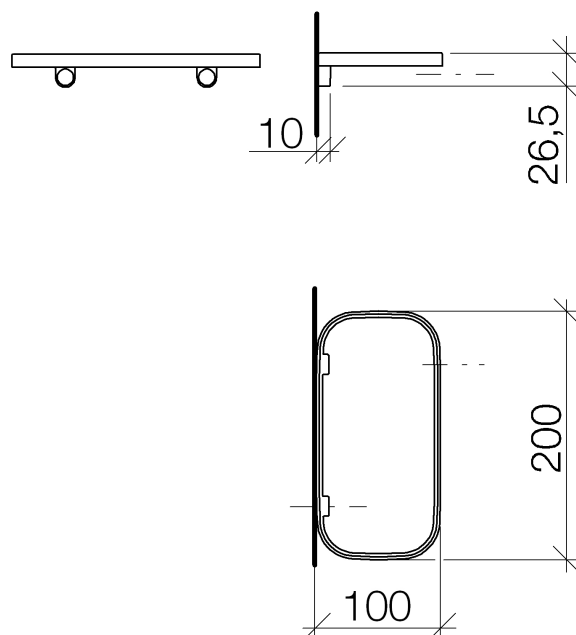

Gentle Shelf, wall model 200mm

Article number: 83481970

Exploded assembly drawing

Gentle Shelf, wall model 200mm

Article number: 83481970

Order quantity

No.	Article number	Name	Installation quantity
1	90303052000ff	set	1
2	0530310020090	fixing set	1
3	081797577ff	holder	1