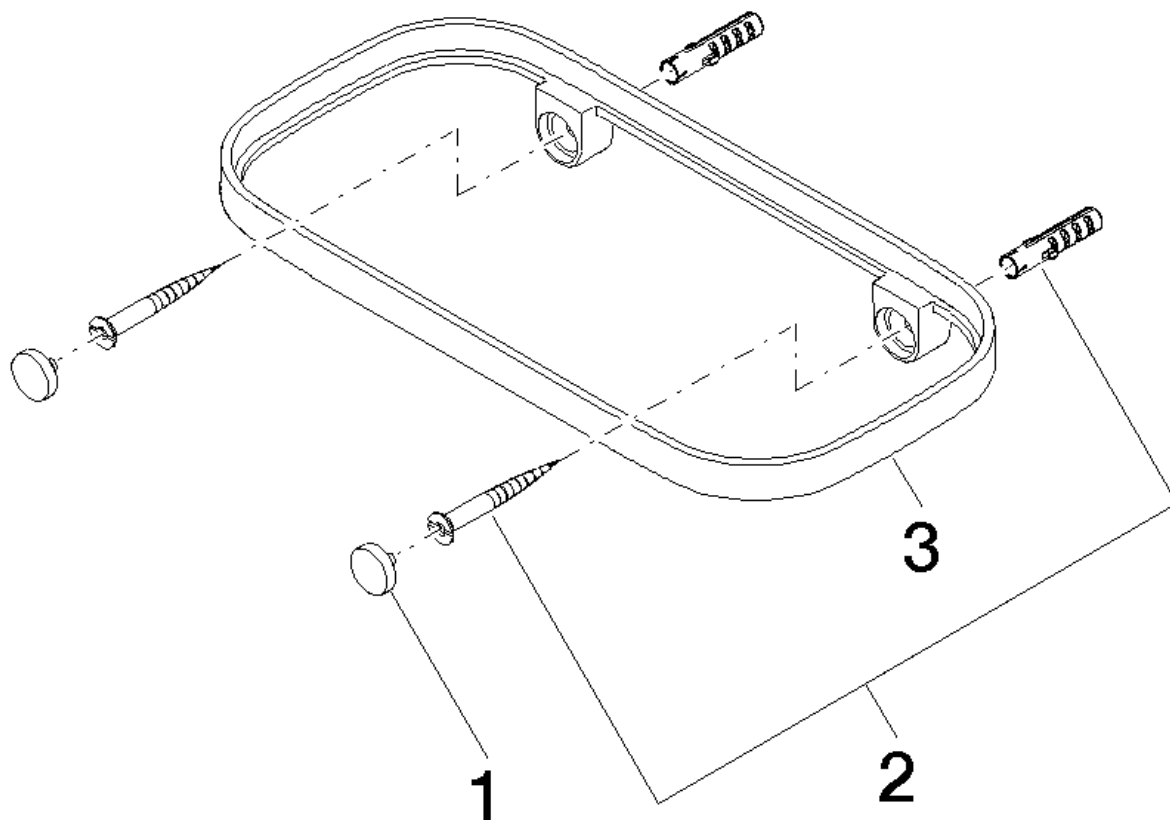

Gentle Shelf, wall model 200mm

Article number: 83481970

Exploded assembly drawing

Gentle Shelf, wall model 200mm

Article number: 83481970

Order quantity

No.	Article number	Name	Installation quantity
1	90303052000ff	set	1
2	0530310020090	fixing set	1
3	081797577ff	holder	1