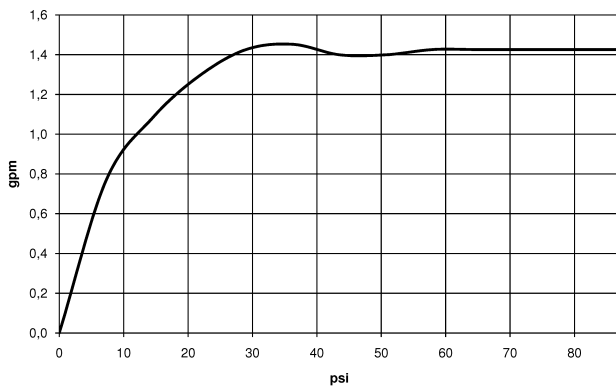

Kitchen - Elio

Two-hole mixer with individual flanges - polished chrome

Article number: 32 800 790-00 0010

- 9-1/4" Projection
- Swiveling spout 360°
- Spout with 20° pivoting tip
- Areated stream
- Total height 13-1/4"
- Height to aerator/spout outlet 11-3/4"
- 2-1/8" diameter flanges
- Spout hole diameter 1-3/8"
- Single-lever mixer hole diameter 1-3/8"
- 2x 3/8" US flexible supply lines
- Water flow rate limited to max. 1.5 gpm
- lead-free
- (ADA)
- Flexible positioning of components

polished chrome

Kitchen - Elio
Two-hole mixer with individual flanges - polished chrome
Article number: 32 800 790-00 0010

Dimensional drawing

All dimensions in mm / inch = mm x 0,0394

Flow rate chart

Kitchen - Elio