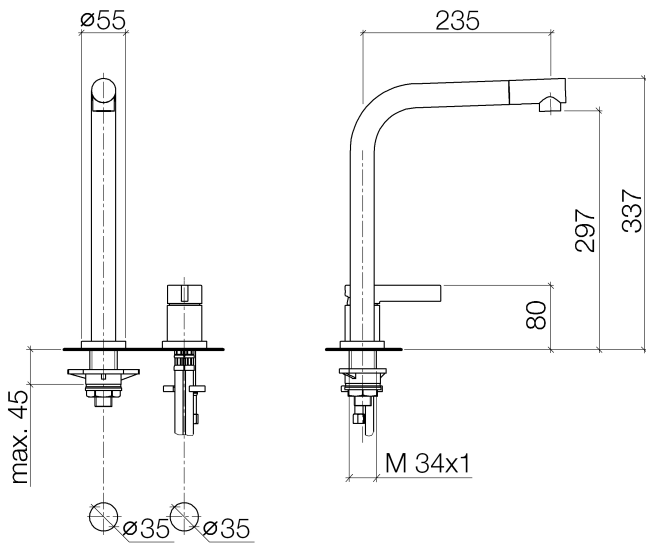

Kitchen - Elio

Two-hole mixer with individual flanges - polished chrome

Article number: 32 800 790-00 0010

- 9-1/4" Projection
- Swiveling spout 360°
- Spout with 20° pivoting tip
- Areated stream
- Total height 13-1/4"
- Height to aerator/spout outlet 11-3/4"
- 2-1/8" diameter flanges
- Spout hole diameter 1-3/8"
- Single-lever mixer hole diameter 1-3/8"
- 2x 3/8" US flexible supply lines
- Water flow rate limited to max. 1.5 gpm
- lead-free
- (ADA)
- Flexible positioning of components

polished chrome

Kitchen - Elio
Two-hole mixer with individual flanges - polished chrome
Article number: 32 800 790-00 0010

Dimensional drawing

All dimensions in mm / inch = mm x 0,0394

Flow rate chart

Kitchen - Elio

Two-hole mixer with individual flanges - polished chrome

Article number: 32 800 790-00 0010

Other surface finishes

platinum matte

32 800 790-06 0010

platinum

32 800 790-08 0010

Brushed Durabrass

Article number: 32 800 790-00 0010

Spare parts list

Number	Item Number	Designation	Number of units
1	90 23 01 026 08-00	aerator	1
2	09 24 04 164 10-00	nipple	1
3	09 14 10 100 90	seal	1
4	09 31 11 044 90	pin	2
5	09 24 04 163 10-00	nipple	1
6	90 28 22 188 00-00	spout	1
7	09 27 79 001-00	rosette	1
8	09 14 10 102 90	seal	2
9	04 23 10 044 01 90	fixing set	1
10	09 30 01 094 10-00	adaptor	1
11	04 24 04 166 10 90	nipple	1
12	09 14 20 002 90	seal	1
13	09 31 20 017 90	plug	1
14	09 31 11 030 90	pin	1
15	09 20 79 040-00	handle	1
16	09 24 04 141-00	nut	1
17	04 28 10 148 00 90	accessories	1
18	90 15 05 061 00 90	cartridge	1
19	09 28 10 111-00	rosette	1
20	04 30 11 038 00 90	fixing set	1
21	09 31 11 011 90	pin	1
22	04 30 04 045 00 90	Flexible supply line 3/8"	2
23	04 30 04 019 00 90	hose	1