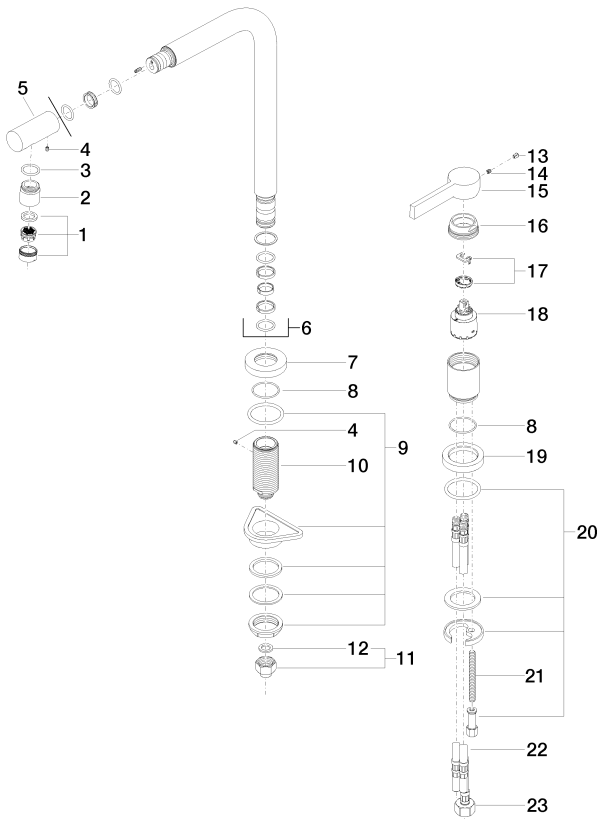

Kitchen - Elio

Two-hole mixer with individual flanges - polished chrome

Article number: 32 800 790-00 0010

- 9-1/4" Projection
- Swiveling spout 360°
- Spout with 20° pivoting tip
- Areated stream
- Total height 13-1/4"
- Height to aerator/spout outlet 11-3/4"
- 2-1/8" diameter flanges
- Spout hole diameter 1-3/8"
- Single-lever mixer hole diameter 1-3/8"
- 2x 3/8" US flexible supply lines
- Water flow rate limited to max. 1.5 gpm
- lead-free
- (ADA)
- Flexible positioning of components

polished chrome

Kitchen - Elio
Two-hole mixer with individual flanges - polished chrome
Article number: 32 800 790-00 0010

Dimensional drawing

All dimensions in mm / inch = mm x 0,0394

Flow rate chart

Kitchen - Elio

10 713 970-00

AIR SWITCH operating button, trim parts only - polished chrome

82 434 970-00

Soap dispenser with flange - polished chrome

Kitchen - Elio

Two-hole mixer with individual flanges - polished chrome

Article number: 32 800 790-00 0010

Spare parts list

Number	Item Number	Designation	Number of units
1	90 23 01 026 08-00	aerator	1
2	09 24 04 164 10-00	nipple	1
3	09 14 10 100 90	seal	1
4	09 31 11 044 90	pin	2
5	09 24 04 163 10-00	nipple	1
6	90 28 22 188 00-00	spout	1
7	09 27 79 001-00	rosette	1
8	09 14 10 102 90	seal	2
9	04 23 10 044 01 90	fixing set	1
10	09 30 01 094 10-00	adaptor	1
11	04 24 04 166 10 90	nipple	1
12	09 14 20 002 90	seal	1
13	09 31 20 017 90	plug	1
14	09 31 11 030 90	pin	1
15	09 20 79 040-00	handle	1
16	09 24 04 141-00	nut	1
17	04 28 10 148 00 90	accessories	1
18	90 15 05 061 00 90	cartridge	1
19	09 28 10 111-00	rosette	1
20	04 30 11 038 00 90	fixing set	1
21	09 31 11 011 90	pin	1
22	04 30 04 045 00 90	Flexible supply line 3/8"	2
23	04 30 04 019 00 90	hose	1