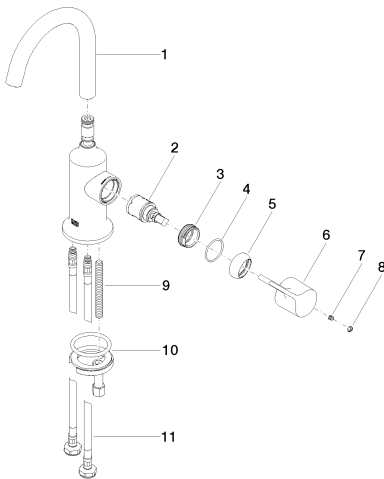

Sink - VAIA

Single-lever lavatory mixer without drain - polished chrome

Article number: 33 525 809-00 0010

- 4-7/8" Projection
- Swiveling spout 360°
- Round aerated stream
- Total height 10-3/4"
- Height to aerator/spout outlet 8-5/8"
- 1-3/8" hole diameter
- 2 x pressure hose with 3/8" compression fitting
- Water flow rate limited to max. 1.2 gpm
- lead-free
- (ADA)

polished chrome

Dimensional drawing

All dimensions in mm / inch = mm x 0,0394

Sink - VAIA
Single-lever lavatory mixer without drain - polished chrome
Article number: 33 525 809-00 0010

Flow rate chart

Sink - VAIA

Single-lever lavatory mixer without drain - polished chrome

Article number: 33 525 809-00 0010

Other surface finishes

platinum matte

33 525 809-06 0010

platinum

33 525 809-08 0010

Brushed Durabronze

Spare parts list

Number	Item Number	Designation	Number of units
1	90 28 22 312 01-00	spout	1
2	90 15 05 042 00 90	cartridge	1
3	09 24 04 266 90	nut	1
4	09 14 10 091 90	seal	1
5	09 28 30 021-00	cover	1
6	09 20 80 020-00	handle	1
7	09 31 11 030 90	pin	1
8	90 31 20 087 00-00	plug	1
9	09 31 11 011 90	pin	1
10	04 30 11 038 00 90	fixing set	1
11	04 30 04 102 00 90	Flexible supply line 3/8"	2