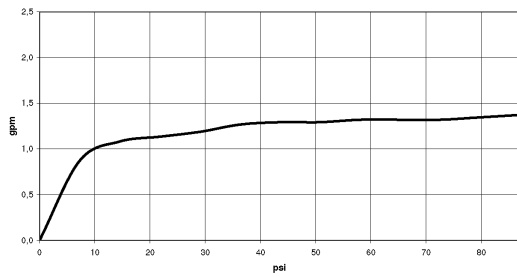

Sink - VAIA

Single-lever lavatory mixer without drain - polished chrome

Article number: 33 525 809-00 0010

- 4-7/8" Projection
- Swiveling spout 360°
- Round aerated stream
- Total height 10-3/4"
- Height to aerator/spout outlet 8-5/8"
- 1-3/8" hole diameter
- 2 x pressure hose with 3/8" compression fitting
- Water flow rate limited to max. 1.2 gpm
- lead-free
- (ADA)

polished chrome

Dimensional drawing

All dimensions in mm / inch = mm x 0,0394

Sink - VAIA
Single-lever lavatory mixer without drain - polished chrome
Article number: 33 525 809-00 0010

Flow rate chart

Sink - VAIA