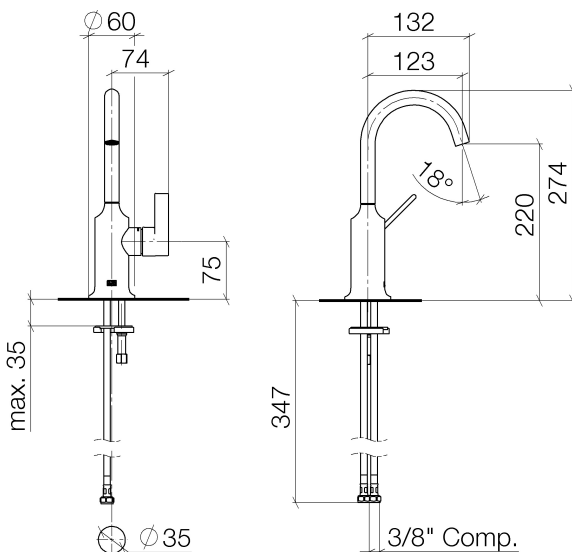

Sink - VAIA

Single-lever lavatory mixer without drain - polished chrome

Article number: 33 525 809-00 0010

- 4-7/8" Projection
- Swiveling spout 360°
- Round aerated stream
- Total height 10-3/4"
- Height to aerator/spout outlet 8-5/8"
- 1-3/8" hole diameter
- 2 x pressure hose with 3/8" compression fitting
- Water flow rate limited to max. 1.2 gpm
- lead-free
- (ADA)

polished chrome

Dimensional drawing

All dimensions in mm / inch = mm x 0,0394

Sink - VAIA
Single-lever lavatory mixer without drain - polished chrome
Article number: 33 525 809-00 0010

Flow rate chart

Sink - VAIA

Single-lever lavatory mixer without drain - polished chrome

Article number: 33 525 809-00 0010

Other surface finishes

platinum matte

33 525 809-06 0010

platinum

33 525 809-08 0010

Brushed Durabronze

Spare parts list

Number	Item Number	Designation	Number of units
1	90 28 22 312 01-00	spout	1
2	90 15 05 042 00 90	cartridge	1
3	09 24 04 266 90	nut	1
4	09 14 10 091 90	seal	1
5	09 28 30 021-00	cover	1
6	09 20 80 020-00	handle	1
7	09 31 11 030 90	pin	1
8	90 31 20 087 00-00	plug	1
9	09 31 11 011 90	pin	1
10	04 30 11 038 00 90	fixing set	1
11	04 30 04 102 00 90	Flexible supply line 3/8"	2