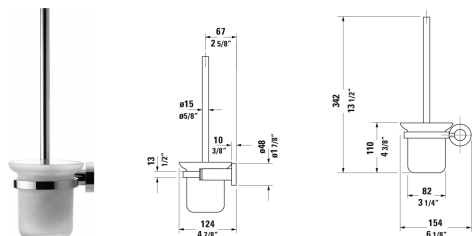

**D-Code Brush set # 0099271000**

| < 6 1/8" Inch > |

Brush set	Dimension	Weight	Order number
wall-mounted, 13 1/2" Inch			
<b>Colors</b>			
10 Chrome			
<b>Variant</b>			
	6 1/8" x 4 7/8" Inch	2.8 lb	0099271000

*All drawings contain the necessary measurements which are subject to standard tolerances. They are stated in inch & mm and are non-binding. Exact measurements, in particular for customized installation scenarios, can only be taken from the finished ceramic piece.*