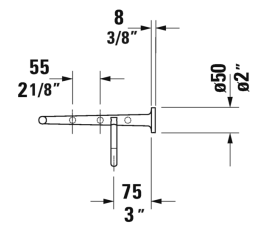

Starck T Towel shelf # 009944..00

| < 24" Inch > |

Towel shelf	Dimension	Weight	Order number
4 3/4" Inch			
Colors			
10 Chrome 46 Black Matt			
Variant			
	24" x 9 1/8" Inch	3 lb	009944..00

All drawings contain the necessary measurements which are subject to standard tolerances. They are stated in inch & mm and are non-binding. Exact measurements, in particular for customized installation scenarios, can only be taken from the finished ceramic piece.