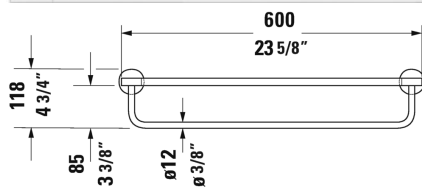

Starck T Towel shelf # 009944..00

| < 24" Inch > |

Towel shelf	Dimension	Weight	Order number
4 3/4" Inch			
Colors			
10 Chrome 46 Black Matt			
Variant			
	24" x 9 1/8" Inch	3 lb	009944..00

All drawings contain the necessary measurements which are subject to standard tolerances. They are stated in inch & mm and are non-binding. Exact measurements, in particular for customized installation scenarios, can only be taken from the finished ceramic piece.