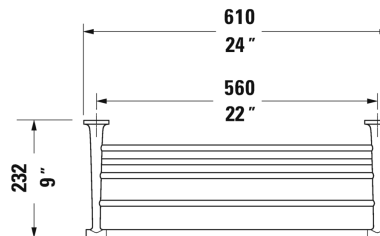

Starck T Towel shelf # 009944..00

| < 24" Inch > |

Towel shelf	Dimension	Weight	Order number
4 3/4" Inch			
Colors			
10 Chrome 46 Black Matt			
Variant			
	24" x 9 1/8" Inch	3 lb	009944..00

All drawings contain the necessary measurements which are subject to standard tolerances. They are stated in inch & mm and are non-binding. Exact measurements, in particular for customized installation scenarios, can only be taken from the finished ceramic piece.