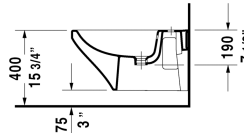

DuraStyle Bidet wall-mounted # 2286150000

|< 14 5/8" Inch >|

Bidet wall-mounted	Dimension	Weight	Order number
with overflow, with faucet deck, cUPC® listed*, Durafix included			
Colors			
00 White			
Variant			
	14 5/8" x 24 3/8" Inch	48.6 lb	2286150000
Infobox			
* Complies with following standards: ASME A112.19.2/CSA B45.1, In-wall carrier required for installation			
Sanitary ceramics with the special WonderGliss surface finish will remain clean and attractive-looking for a long time to come. When ordering WonderGliss please add a "1" as eleventh digit to the model number.			
Siphon for bidet with extended outlet pipe	1 1/4" x 19 3/4" Inch	1.3 lb	005027
Geberit carrier for bidets	19 3/4" x 4" Inch	28.6 lb	111520
Hardware for wall-mounted bidet and wall-mounted toilet	Ø 1/2" x 7 1/8" Inch	0.4 lb	006500

All drawings contain the necessary measurements which are subject to standard tolerances. They are stated in inch & mm and are non-binding. Exact measurements, in particular for customized installation scenarios, can only be taken from the finished ceramic piece.