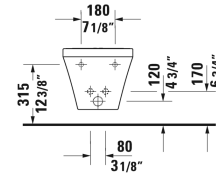

DuraStyle Bidet wall-mounted # 2286150000

|< 14 5/8" Inch >|

Bidet wall-mounted	Dimension	Weight	Order number
with overflow, with faucet deck, cUPC® listed*, Durafix included			
Colors			
00 White			
Variant			
	14 5/8" x 24 3/8" Inch	48.6 lb	2286150000
Infobox			
* Complies with following standards: ASME A112.19.2/CSA B45.1, In-wall carrier required for installation			
Sanitary ceramics with the special WonderGliss surface finish will remain clean and attractive-looking for a long time to come. When ordering WonderGliss please add a "1" as eleventh digit to the model number.			
Siphon for bidet with extended outlet pipe	1 1/4" x 19 3/4" Inch	1.3 lb	005027
Geberit carrier for bidets	19 3/4" x 4" Inch	28.6 lb	111520
Hardware for wall-mounted bidet and wall-mounted toilet	Ø 1/2" x 7 1/8" Inch	0.4 lb	006500

All drawings contain the necessary measurements which are subject to standard tolerances. They are stated in inch & mm and are non-binding. Exact measurements, in particular for customized installation scenarios, can only be taken from the finished ceramic piece.