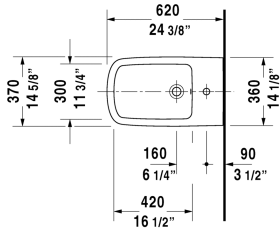

DuraStyle Bidet wall-mounted # 2286150000

|< 14 5/8" Inch >|

Bidet wall-mounted	Dimension	Weight	Order number
with overflow, with faucet deck, cUPC® listed*, Durafix included			
Colors			
00 White			
Variant			
	14 5/8" x 24 3/8" Inch	48.6 lb	2286150000
Infobox			
* Complies with following standards: ASME A112.19.2/CSA B45.1, In-wall carrier required for installation			
Sanitary ceramics with the special WonderGliss surface finish will remain clean and attractive-looking for a long time to come. When ordering WonderGliss please add a "1" as eleventh digit to the model number.			
Siphon for bidet with extended outlet pipe	1 1/4" x 19 3/4" Inch	1.3 lb	005027
Geberit carrier for bidets	19 3/4" x 4" Inch	28.6 lb	111520
Hardware for wall-mounted bidet and wall-mounted toilet	Ø 1/2" x 7 1/8" Inch	0.4 lb	006500

All drawings contain the necessary measurements which are subject to standard tolerances. They are stated in inch & mm and are non-binding. Exact measurements, in particular for customized installation scenarios, can only be taken from the finished ceramic piece.