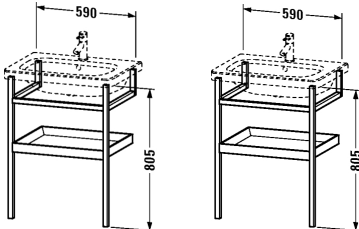

DuraStyle Furniture - ACC towel rail with included shelf # DS9881

|< 23 1/4" Inch >|

Furniture - ACC towel rail with included shelf	Dimension	Weight	Order number
for DuraStyle # 232065			
Colors			
M76 European Oak (Solid wood) M77 American Walnut (Solid wood)			
Variant			
	23 1/4" x 17 3/8" Inch		DS9881
Infobox			
Body available in 76-European Oak solid wood or 77-American Walnut solid wood, Color of shelf available in decor 14-Terra, 18-White Matt, 22-White High Gloss, 43-Basalt Matt and 49-Graphite Matt / Includes wall fixation kit, Required specification for ordering:., - Body color, - Shelf color			
Suitable products			
Furniture washbasin with tap platform, hardware included, wall-mounted, 25 5/8" x 18 7/8" Inch	25 5/8" x 18 7/8" Inch		232065

All drawings contain the necessary measurements which are subject to standard tolerances. They are stated in inch & mm and are non-binding. Exact measurements, in particular for customized installation scenarios, can only be taken from the finished ceramic piece.