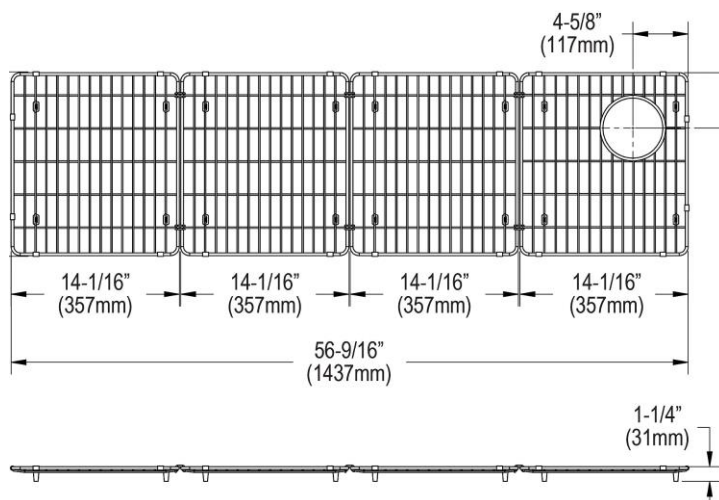

Material:	Stainless Steel
Finish:	Stainless Steel
Dimensions:	56-9/16" x 15-3/8" x 1-1/4"

AMERICAN PRIDE. A LIFETIME TRADITION.
Like your family, the Elkay family has values and traditions that endure. For almost a century, Elkay has been a family-owned and operated company, providing thousands of jobs that support our families and communities.

[Clean and Care Manual (PDF)](#)

[Clean and Care Manual (PDF)](#)

[Warranty (PDF)](#)