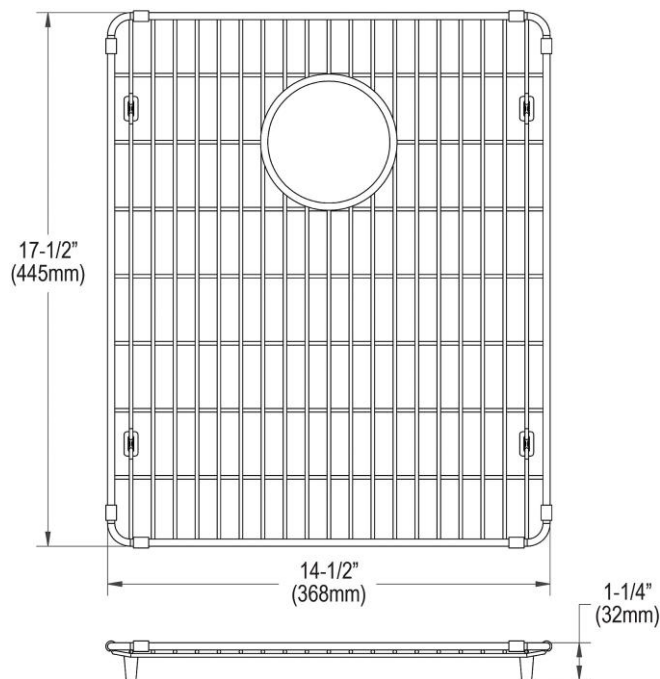

PART: _____ QTY: _____

PROJECT: _____

CONTACT: _____

DATE: _____

NOTES: _____

APPROVAL: _____

In keeping with our policy of continuing product improvement, Elkay reserves the right to change product specifications without notice. Please visit elkay.com for the most current version of Elkay product specification sheets. This specification describes an Elkay product with design, quality, and functional benefits to the user. When making a comparison of other producers' offerings, be certain these features are not overlooked.