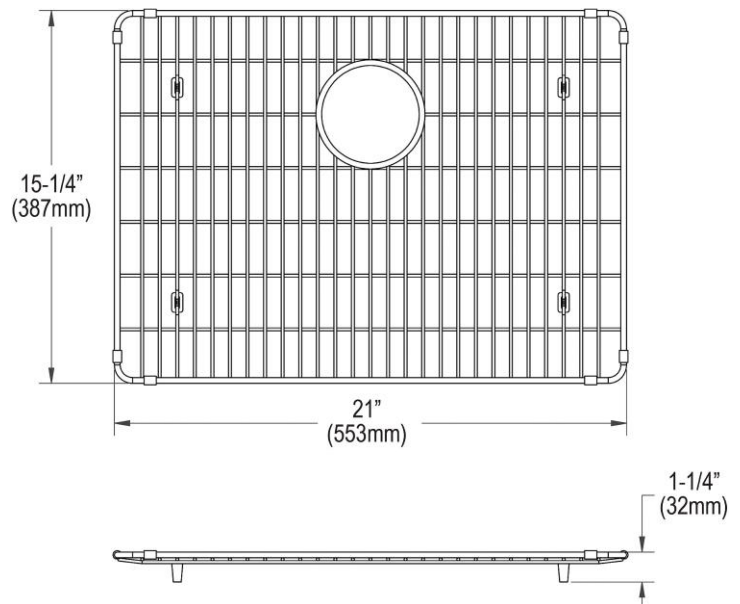

Material:	Stainless Steel
Finish:	Polished Stainless Steel
Dimensions:	21" x 15-1/4" x 1-1/4"

AMERICAN PRIDE. A LIFETIME TRADITION.
Like your family, the Elkay family has values and traditions that endure. For almost a century, Elkay has been a family-owned and operated company, providing thousands of jobs that support our families and communities.

[Clean and Care Manual (PDF)](#)

[Clean and Care Manual (PDF)](#)

[Warranty (PDF)](#)