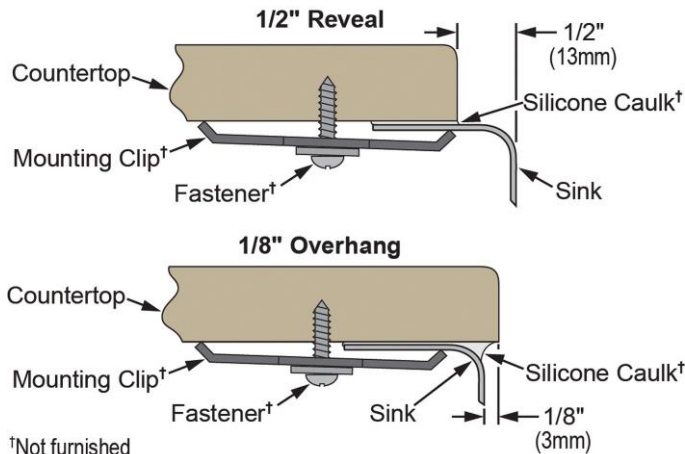

Installation Profile:

†Not furnished

Designed to affix to the underside of any solid surface countertop.

AMERICAN PRIDE. A LIFETIME TRADITION.

Like your family, the Elkay family has values and traditions that endure. For almost a century, Elkay has been a family-owned and operated company, providing thousands of jobs that support our families and communities.

[Clean and Care Manual (PDF)](#)

[Clean and Care Manual (PDF)](#)

[Warranty (PDF)](#)