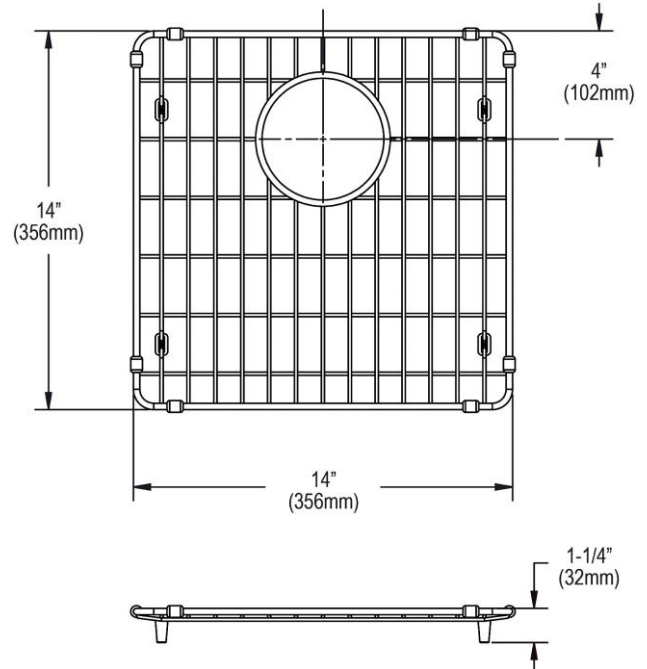

PART: _____ QTY: _____

PROJECT: _____

CONTACT: _____

DATE: _____

NOTES: _____

APPROVAL: _____

In keeping with our policy of continuing product improvement, Elkay reserves the right to change product specifications without notice. Please visit elkay.com for the most current version of Elkay product specification sheets. This specification describes an Elkay product with design, quality, and functional benefits to the user. When making a comparison of other producers' offerings, be certain these features are not overlooked.