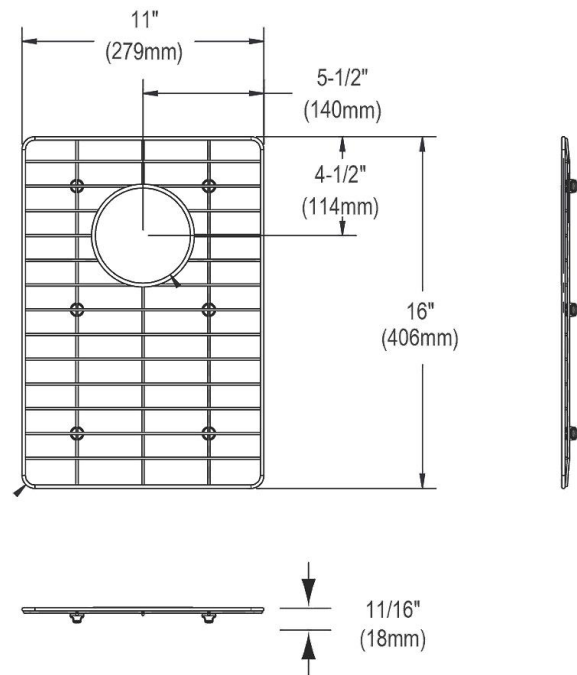

AMERICAN PRIDE. A LIFETIME TRADITION.

Like your family, the Elkay family has values and traditions that endure. For almost a century, Elkay has been a family-owned and operated company, providing thousands of jobs that support our families and communities.

[Clean and Care Manual (PDF)](#)

[Clean and Care Manual (PDF)](#)

[Installation Instructions (PDF)](#)

[Warranty (PDF)](#)