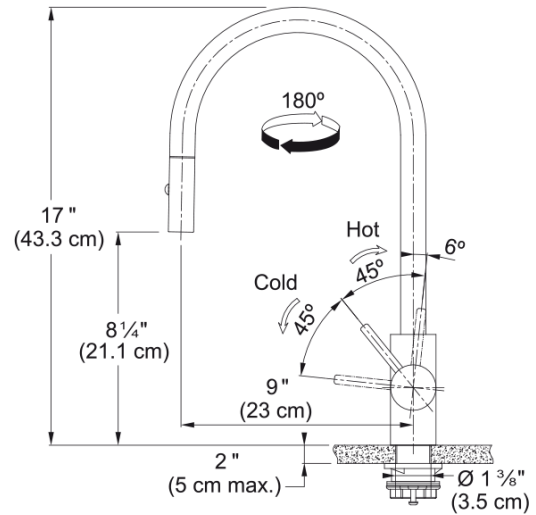

Eos Neo Pull-Down Faucet - EOS-PD-IBK | 115.0685.302

Technical Data

Aspect

| | |
|--------------------------------|---------------------|
| Spout type | U - spout |
| Color | Industrial black |
| Type of material | Stainless steel 304 |
| Flexible pullout hose material | Nylon grey |
| Spray head material | Stainless steel |

Product Dimensions

| | |
|----------------------|-------|
| Faucet hole diameter | 35 mm |
| Cartridge dimension | 35 mm |

Installation

| | |
|------------------------------|--------|
| Mounting type | Shank |
| Water supply hose connection | 1/2" |
| Water supply hose length | 450 mm |

Product specifications

| | |
|------------------|----------------|
| Pressure | High pressure |
| Faucet type | Pull-out spray |
| Faucet operation | Side lever |
| Faucet rotation | 360° |

Product identification