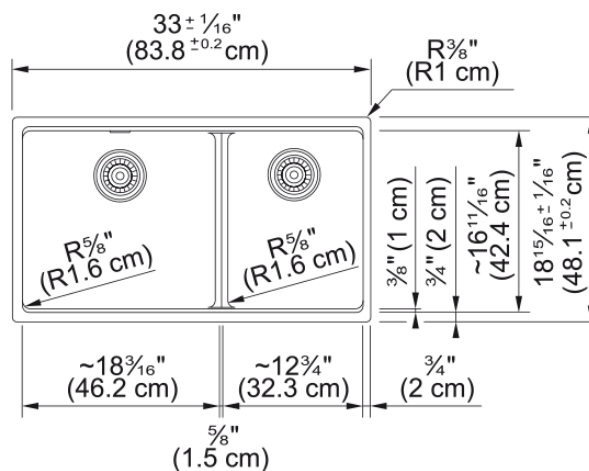

Maris Undermount Sink - MAG1601812LD-MBK | 125.0687.002

Technical Data

Aspect

Sink type	Sink
Type of material	Granite
Number of bowls	2
Color	Matte black
Finish	None

Product Dimensions

Exterior size: right to left	32.992
Exterior size: front to back	18.937
Large bowl size: right to left	18.15
Large bowl size: front to back	16.614
Large bowl: depth	9.488
Small bowl size: right to left	12.756
Small bowl size: front to back	16.614
Small bowl: depth	9.488

Installation

Minimum cabinet size	36"
----------------------	-----

Product specifications

Installation type	Undermount
Drain hole	3 1/2"
Position of drainer	No drainer

Product identification

Product brand	FRANKE
Product family	Maris
Collection	Maris
Certified by	IAPMO

Features

Drainers number	No drainer
-----------------	------------

Features

Product reversibility	No
Faucet ledge	No
Strainer assembly included	No
Strainer assembly type	No waste kit
Overflow	No
Number of faucet holes	No faucet hole
Soap dispenser hole	No