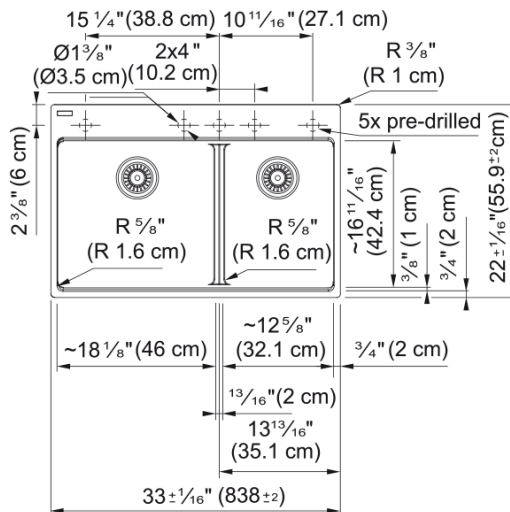

## Technical Data

### Product Dimensions

Exterior size: right to left	32.992
Exterior size: front to back	22.008
Large bowl size: right to left	18.15
Large bowl size: front to back	16.614
Large bowl: depth	9.488
Small bowl size: right to left	12.756
Small bowl size: front to back	16.614
Small bowl: depth	9.488

### Installation

Minimum cabinet size	33"
----------------------	-----