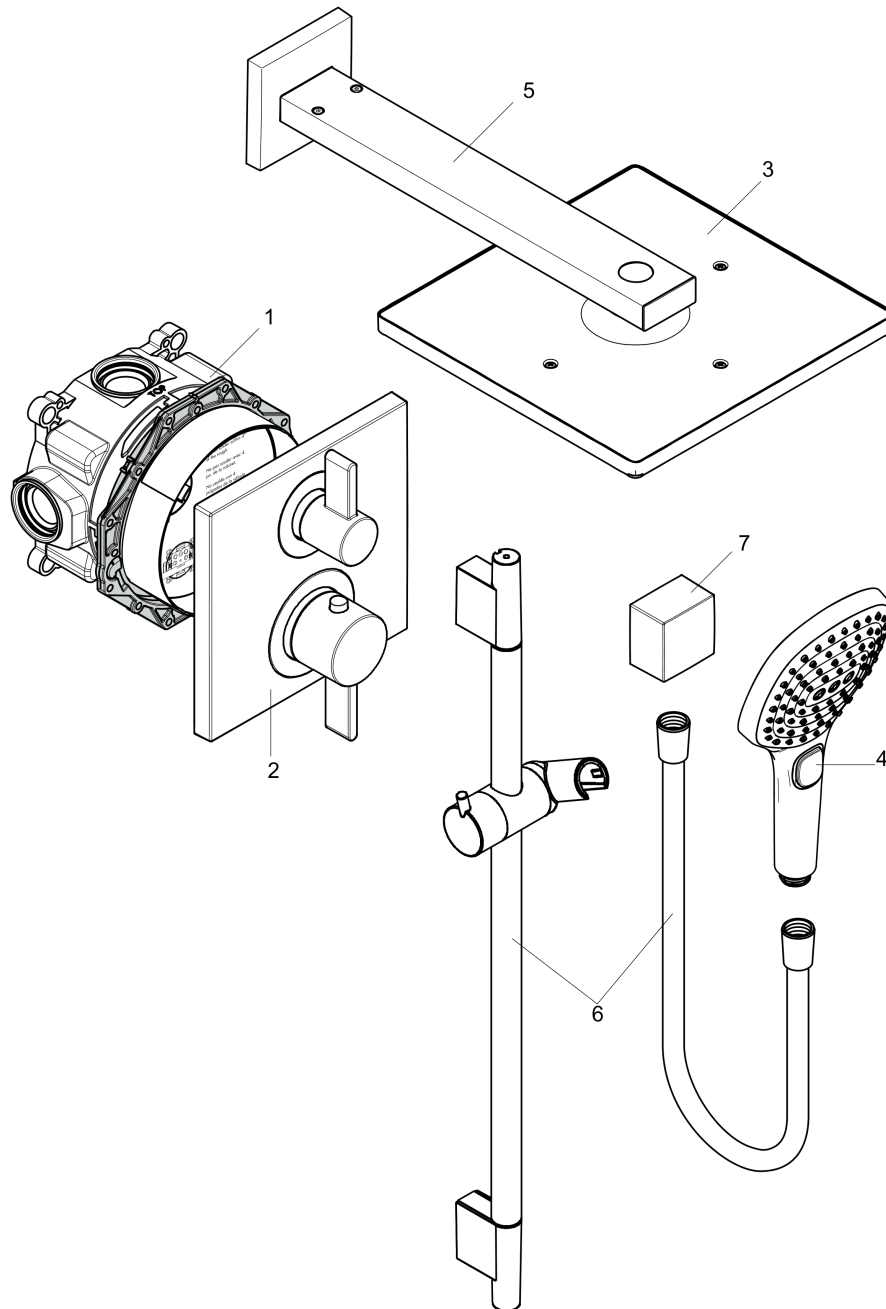

Raindance E
Thermostatic Showerhead/Wallbar Set with Rough, 2.0 GPM
 Finishes : **brushed nickel** Part no. : **04914820**

Description

Features

- Consists of: Showerhead, hand shower, Wallbar, Showerarm, Thermostatic Trim, Rough, Wall Outlet
- shower head size: 300 x 300 mm
- Spray modes overhead shower: Rain
- Spray modes hand shower: RainAir, Rain, Whirl
- Flow: 2.0 GPM (7.6 L/Min)
- use of outlets: Volume control and diverter for 2 outlets

Item details

List Price \$ 2,030.00

Technology

Compliance

Product image

Scale drawing

Raindance E
Thermostatic Showerhead/Wallbar Set with Rough, 2.0 GPM
Finishes : **brushed nickel** Part no. : **04914820**

Exploded drawing

Year of production: >08/20

Raindance E
Thermostatic Showerhead/Wallbar Set with Rough, 2.0 GPM
 Finishes : **brushed nickel** Part no. : **04914820**

Spare parts list

Year of production: >08/20

Pos.	Description	Part no.	Price	PU
1	base body	01850181	-	1
2	Finish set	15714821	-	1
3	showerhead cpl.	26239821	-	1
4	handshower	04528820	-	1
5	shower arm	04731820	-	1
6	wall bar cpl.	28632820	-	1
7	-	26455821	-	1