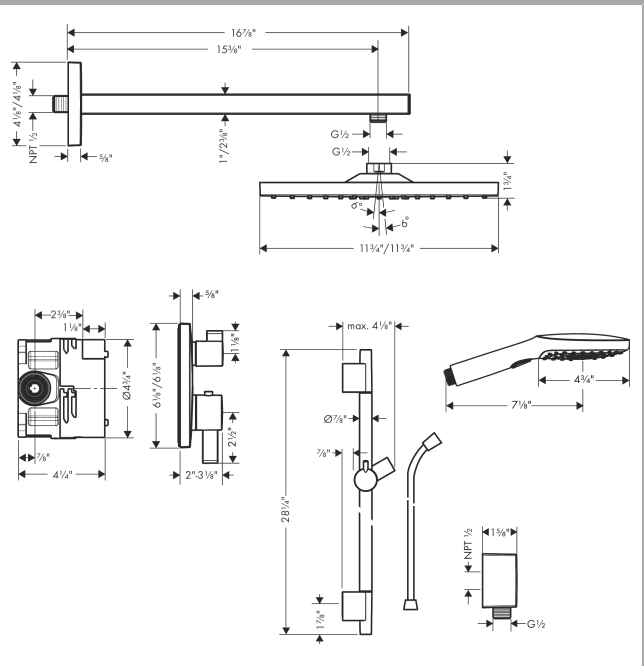

Raindance E
Thermostatic Showerhead/Wallbar Set with Rough, 2.0 GPM
 Finishes : **brushed nickel** Part no. : **04914820**

Description

Features

- Consists of: Showerhead, hand shower, Wallbar, Showerarm, Thermostatic Trim, Rough, Wall Outlet
- shower head size: 300 x 300 mm
- Spray modes overhead shower: Rain
- Spray modes hand shower: RainAir, Rain, Whirl
- Flow: 2.0 GPM (7.6 L/Min)
- use of outlets: Volume control and diverter for 2 outlets

Item details

List Price \$ 2,030.00

Technology

Compliance

Product image

Scale drawing

Raindance E
Thermostatic Showerhead/Wallbar Set with Rough, 2.0 GPM
Finishes : **brushed nickel** Part no. : **04914820**

Exploded drawing

Year of production: >08/20

Raindance E
Thermostatic Showerhead/Wallbar Set with Rough, 2.0 GPM
 Finishes : **brushed nickel** Part no. : **04914820**

Spare parts list

Year of production: >08/20

Pos.	Description	Part no.	Price	PU
1	base body	01850181	-	1
2	Finish set	15714821	-	1
3	showerhead cpl.	26239821	-	1
4	handshower	04528820	-	1
5	shower arm	04731820	-	1
6	wall bar cpl.	28632820	-	1
7	-	26455821	-	1