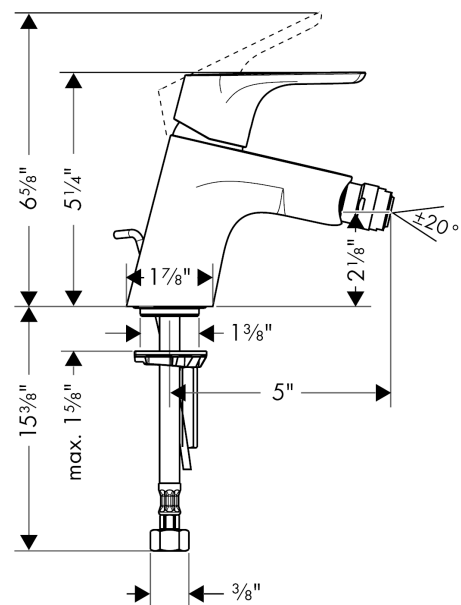

Focus
Single-Hole Bidet Faucet

Finishes : **brushed nickel** Part no. : **31920821**

Description

Features

- Pivoting aerator
- Ceramic cartridge
- Includes pop-up drain

Item details

List Price \$ 270.00

Compliance

Product image

Scale drawing

Focus
Single-Hole Bidet Faucet
 Finishes : **brushed nickel**

Part no. : **31920821**

Exploded drawing

Year of production: >01/12

Focus

Single-Hole Bidet Faucet

Finishes : **brushed nickel**

Part no. : **31920821**

Spare parts list

Year of production: >01/12

Pos.	Description	Part no.	Price	PU
1	handle	98532820	-	1
2	screw cover	96338000	-	1
3	flange	97406820	-	1
4	nut	97209000	-	1
5	cartridge, assy	92730000	-	1
6	locking screw for handle	95140000	-	1
7	seal	95008000	-	1
8	adapter for cartridge	98750000	-	1
9	O-Ring 30x2	98186000	-	1
10	O-ring 35x2	92604000	-	1
11	ball joint	92036820	-	1
12	aerator M24x1 (7 l/min)	13912820	-	1
13	seal Ø 42	98722000	-	1
14	fixing set	88508000	-	1
15	connection hose 18½" M8x0,75 3/8"	96321001	-	1
16	pull rod	96657820	-	1
a	pop up waste	88509820	-	1