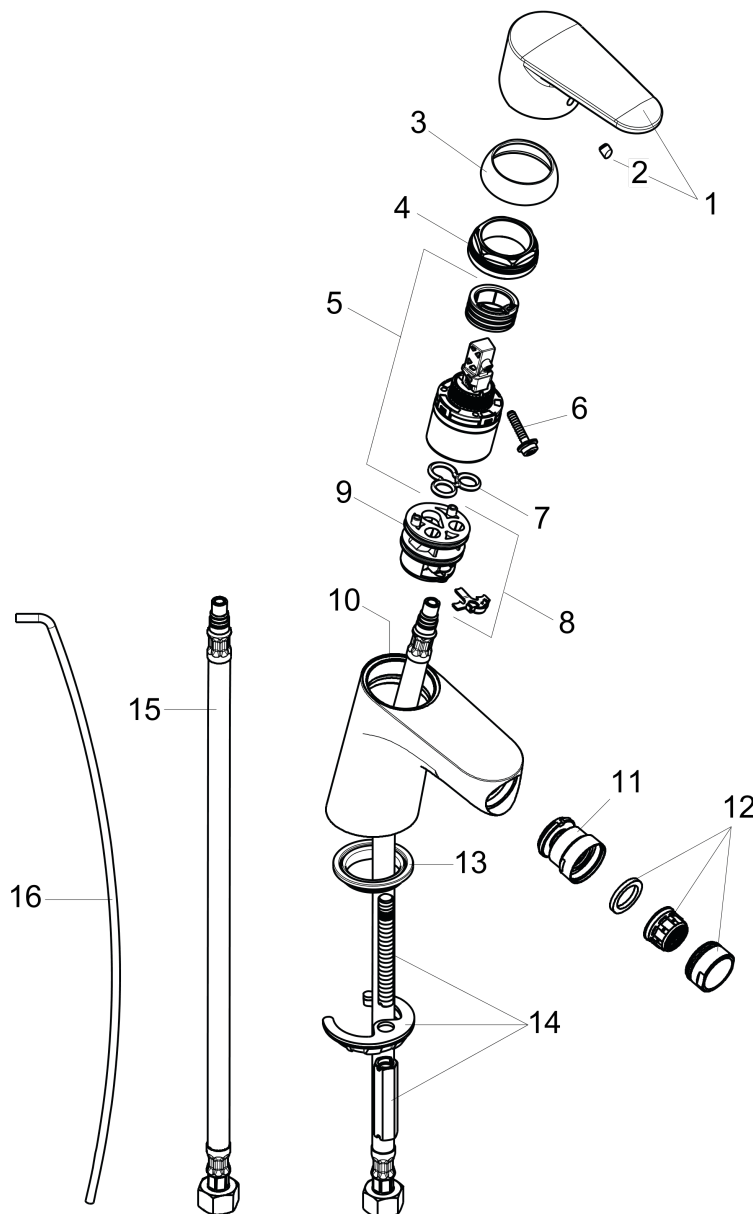

Focus
Single-Hole Bidet Faucet

Finishes : **brushed nickel** Part no. : **31920821**

Description

Features

- Pivoting aerator
- Ceramic cartridge
- Includes pop-up drain

Item details

List Price \$ 270.00

Compliance

Product image

Scale drawing

Focus
Single-Hole Bidet Faucet
 Finishes : **brushed nickel**

Part no. : **31920821**

Exploded drawing

Year of production: >01/12

Focus

Single-Hole Bidet Faucet

Finishes : **brushed nickel**

Part no. : **31920821**

Spare parts list

Year of production: >01/12

Pos.	Description	Part no.	Price	PU
1	handle	98532820	-	1
2	screw cover	96338000	-	1
3	flange	97406820	-	1
4	nut	97209000	-	1
5	cartridge, assy	92730000	-	1
6	locking screw for handle	95140000	-	1
7	seal	95008000	-	1
8	adapter for cartridge	98750000	-	1
9	O-Ring 30x2	98186000	-	1
10	O-ring 35x2	92604000	-	1
11	ball joint	92036820	-	1
12	aerator M24x1 (7 l/min)	13912820	-	1
13	seal Ø 42	98722000	-	1
14	fixing set	88508000	-	1
15	connection hose 18½" M8x0,75 3/8"	96321001	-	1
16	pull rod	96657820	-	1
a	pop up waste	88509820	-	1