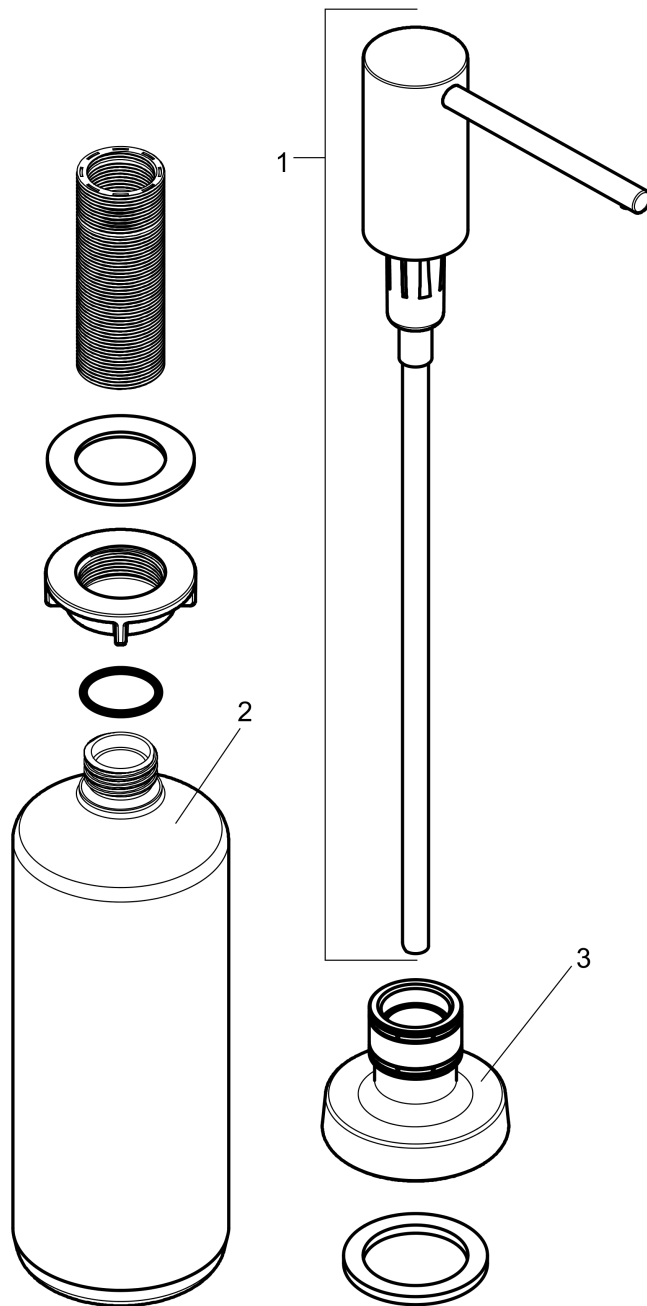

Soap Dispenser, Talis

Finishes : **steel optic** Part no. : **40448801**

Description

Features

- metal
- bottle capacity 16 oz
- 1 7/8" maximum counter depth

Item details

List Price \$ 78.00

Compliance

Product image

Scale drawing

Soap Dispenser, Talis

Finishes : **steel optic** Part no. : **40448801**

Exploded drawing

Year of production: >01/19

Soap Dispenser, Talis

Finishes : **steel optic** Part no. : **40448801**

Spare parts list

Year of production: >01/19

Pos.	Description	Part no.	Price	PU
1	pump	93283800	-	1
2	bottle for lotion dispenser	93278000	-	1
3	escutcheon	93285800	-	1