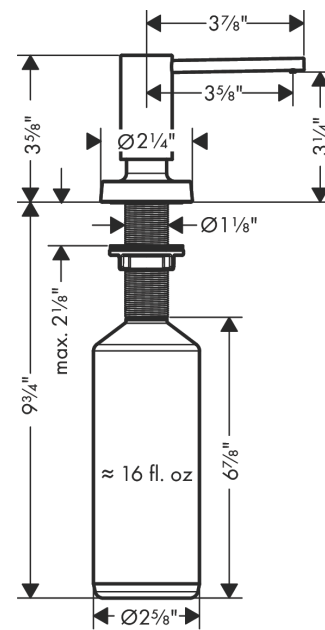

Soap Dispenser, Talis

Finishes : **steel optic** Part no. : **40448801**

Description

Features

- metal
- bottle capacity 16 oz
- 1 7/8" maximum counter depth

Item details

List Price \$ 78.00

Compliance

Product image

Scale drawing

Soap Dispenser, Talis

Finishes : **steel optic** Part no. : **40448801**

Exploded drawing

Year of production: >01/19

Soap Dispenser, Talis

Finishes : **steel optic** Part no. : **40448801**

Spare parts list

Year of production: >01/19

Pos.	Description	Part no.	Price	PU
1	pump	93283800	-	1
2	bottle for lotion dispenser	93278000	-	1
3	escutcheon	93285800	-	1