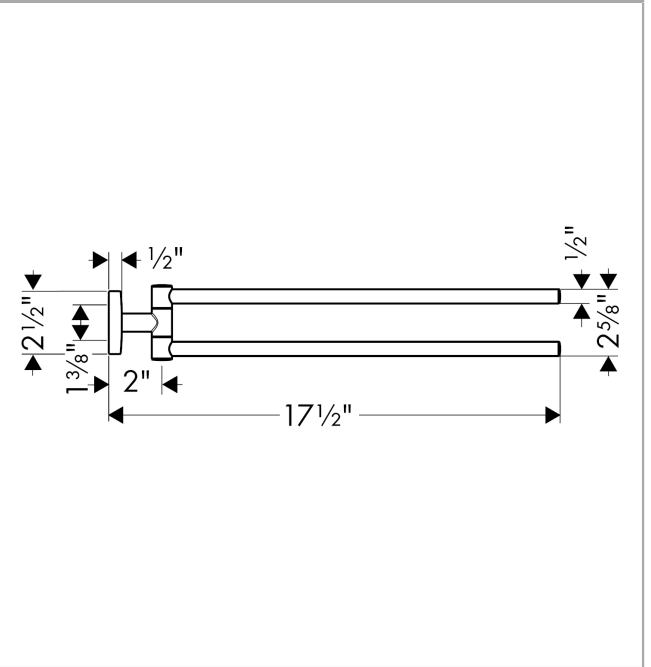

**Logis  
Dual Towel Bar**

Finishes : **chrome** Part no. : **40512000**

**Description**

**Features**

- Brass
- Wall-mounted
- Metal holder
- Arms swivel independently

**Item details**

List Price \$ 130.00

**Product image**

**Scale drawing**

Logis

Dual Towel Bar

Finishes : **chrome**

Part no. : **40512000**

Exploded drawing

Year of production: >09/08

**Logis**

**Dual Towel Bar**

Finishes : **chrome**    Part no. : **40512000**

**Spare parts list**

Year of production: >09/08

Pos.	Description	Part no.	Price	PU
1	escutcheon	98538000	-	1
2	support element	98539000	-	1
3	hollow set screw M4x4	98540000	-	1
4	mounting set	96179000	-	1