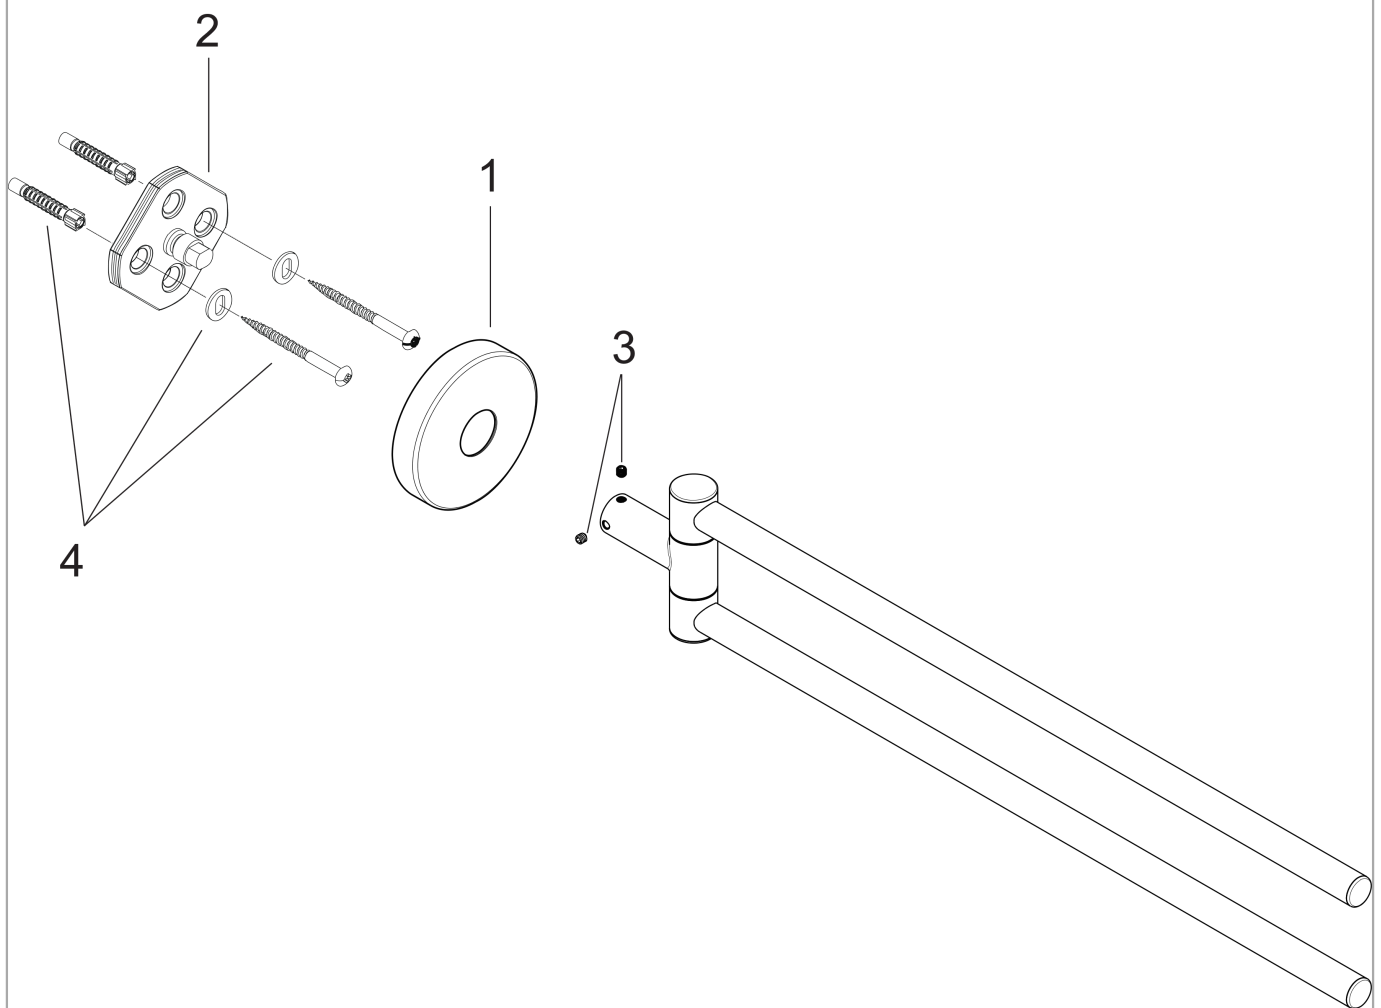

**Logis  
Dual Towel Bar**

Finishes : **chrome** Part no. : **40512000**

**Description**

**Features**

- Brass
- Wall-mounted
- Metal holder
- Arms swivel independently

**Item details**

List Price \$ 130.00

**Product image**

**Scale drawing**

Logis

Dual Towel Bar

Finishes : **chrome**

Part no. : **40512000**

Exploded drawing

Year of production: >09/08

**Logis**

**Dual Towel Bar**

Finishes : **chrome**    Part no. : **40512000**

**Spare parts list**

Year of production: >09/08

Pos.	Description	Part no.	Price	PU
1	escutcheon	98538000	-	1
2	support element	98539000	-	1
3	hollow set screw M4x4	98540000	-	1
4	mounting set	96179000	-	1