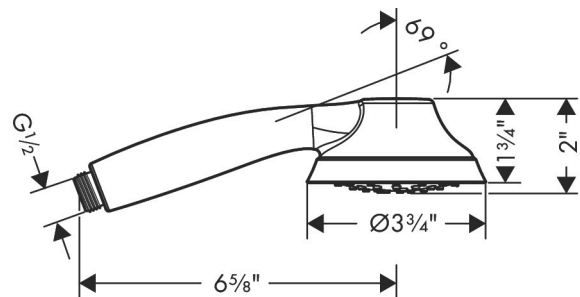

Drawing

Technology

Features

- Spray modes: Full
- 42 no-clog spray channels
- Flow: 2.5 GPM (9.5 L/Min)