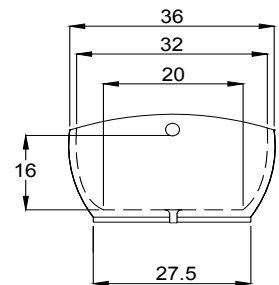

CODES AND COMPLIANCES

Massachusetts code File no: P1-0614-491