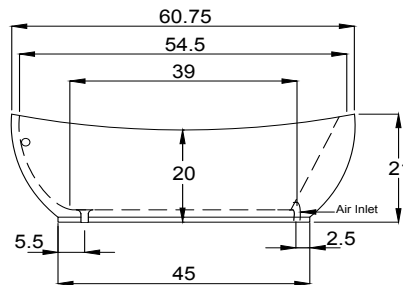

CODES AND COMPLIANCES

Massachusetts code File no: P1-0614-491