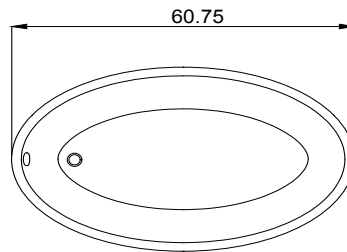

CODES AND COMPLIANCES

Massachusetts code File no: P1-0614-491