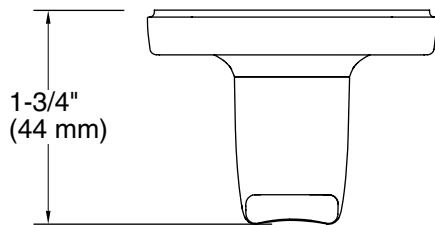

FEATURES

P34706

- Solid metal construction for durability and reliability
- Includes hex wrench for installation
- Complements the Per Se collection

SPECIFIED MODEL

Model	Description	Finishes				
P34706-00	Per Se Hook	<input type="checkbox"/> CP Polished Chrome	<input type="checkbox"/> AD Nickel Silver	<input type="checkbox"/> AG Brushed Nickel	<input type="checkbox"/> W7 Black Nickel	<input type="checkbox"/> 24K Polished Gold