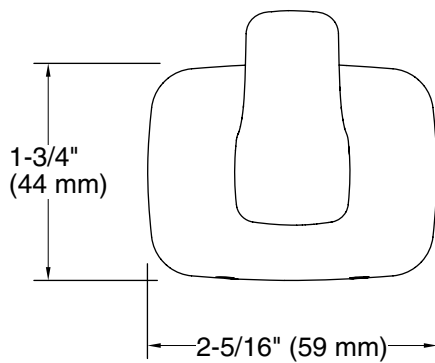

FEATURES

P34706

- Solid metal construction for durability and reliability
- Includes hex wrench for installation
- Complements the Per Se collection

SPECIFIED MODEL

Model	Description	Finishes				
P34706-00	Per Se Hook	<input type="checkbox"/> CP Polished Chrome	<input type="checkbox"/> AD Nickel Silver	<input type="checkbox"/> AG Brushed Nickel	<input type="checkbox"/> W7 Black Nickel	<input type="checkbox"/> 24K Polished Gold