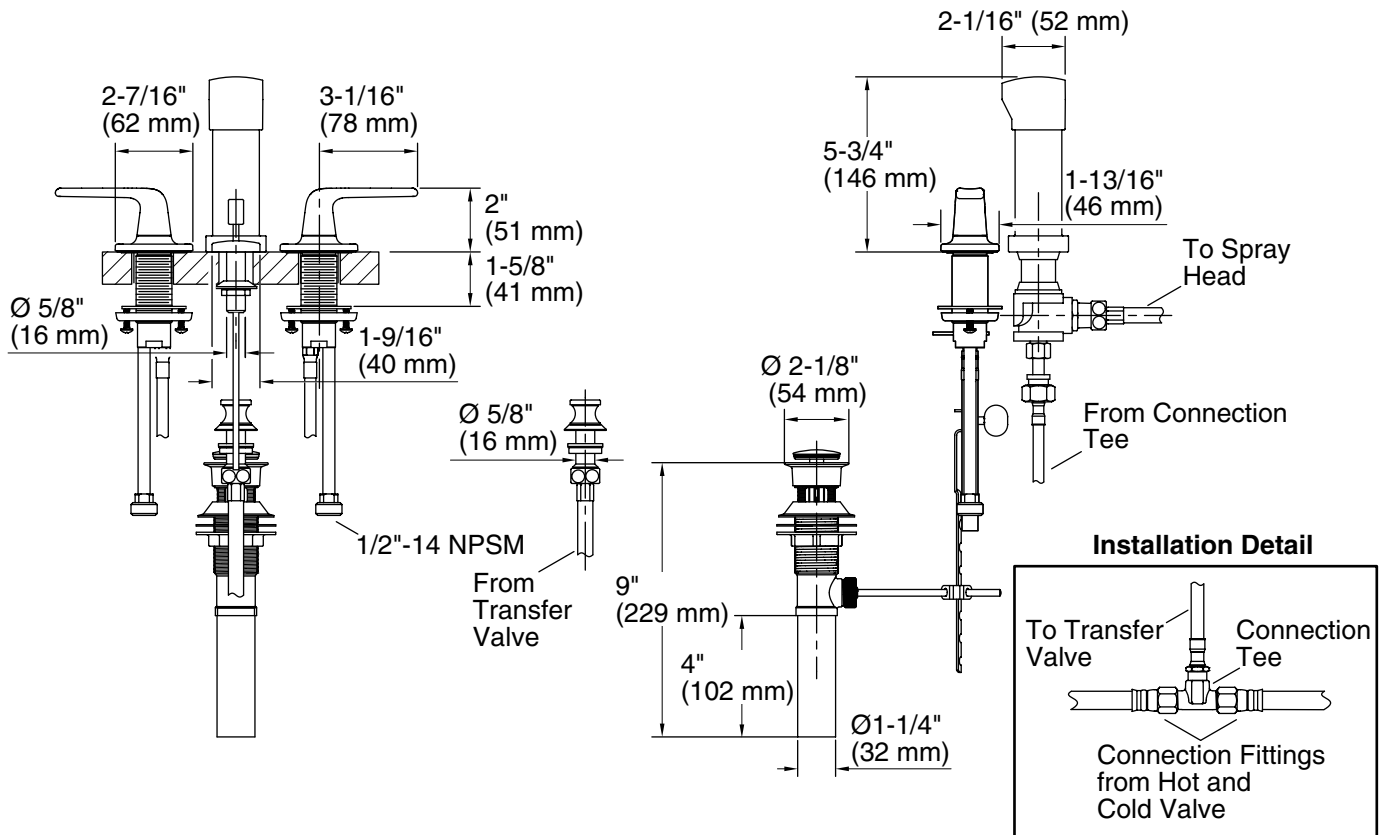

FEATURES

- All metal construction
- Flexible connections for easy installation
- Brass valve bodies
- Pop-up drain with lift rod and tailpiece
- Vertical spray
- Fixture-mount transfer valve/vacuum breaker
- Quarter-turn washerless ceramic disk valves
- Thin, slender form in handles
- Complements the Per Se collection

CODES/STANDARDS APPLICABLE

- Specified model meets or exceeds the following:
- ASME A112.18.1/CSA B125.1 (Pending)
 - ASSE 1001 (Pending)

P24735

SPECIFIED MODEL

Model	Description	Finishes		
P24735-LV	Per Se Bidet Faucet, Lever Handles	<input type="checkbox"/> CP Polished Chrome	<input type="checkbox"/> AD Nickel Silver	<input type="checkbox"/> AG Brushed Nickel