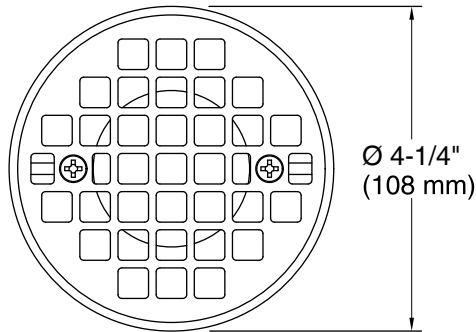

Features

- Removable round-shaped grid plate.
- Drain body not included.
- Brass construction drain throat.
- KOHLER finishes resist corrosion and tarnishing.
- Through-the-floor tile-in installation.
- Installation screws included.

Codes/Standards

ASME A112.18.2/CSA B125.2

KOHLER® One-Year Limited Warranty

See website for detailed warranty information.

Available Colors/Finishes

Color tiles intended for reference only.

Color	Code	Description
	CP	Polished Chrome
	BN	Vibrant® Brushed Nickel