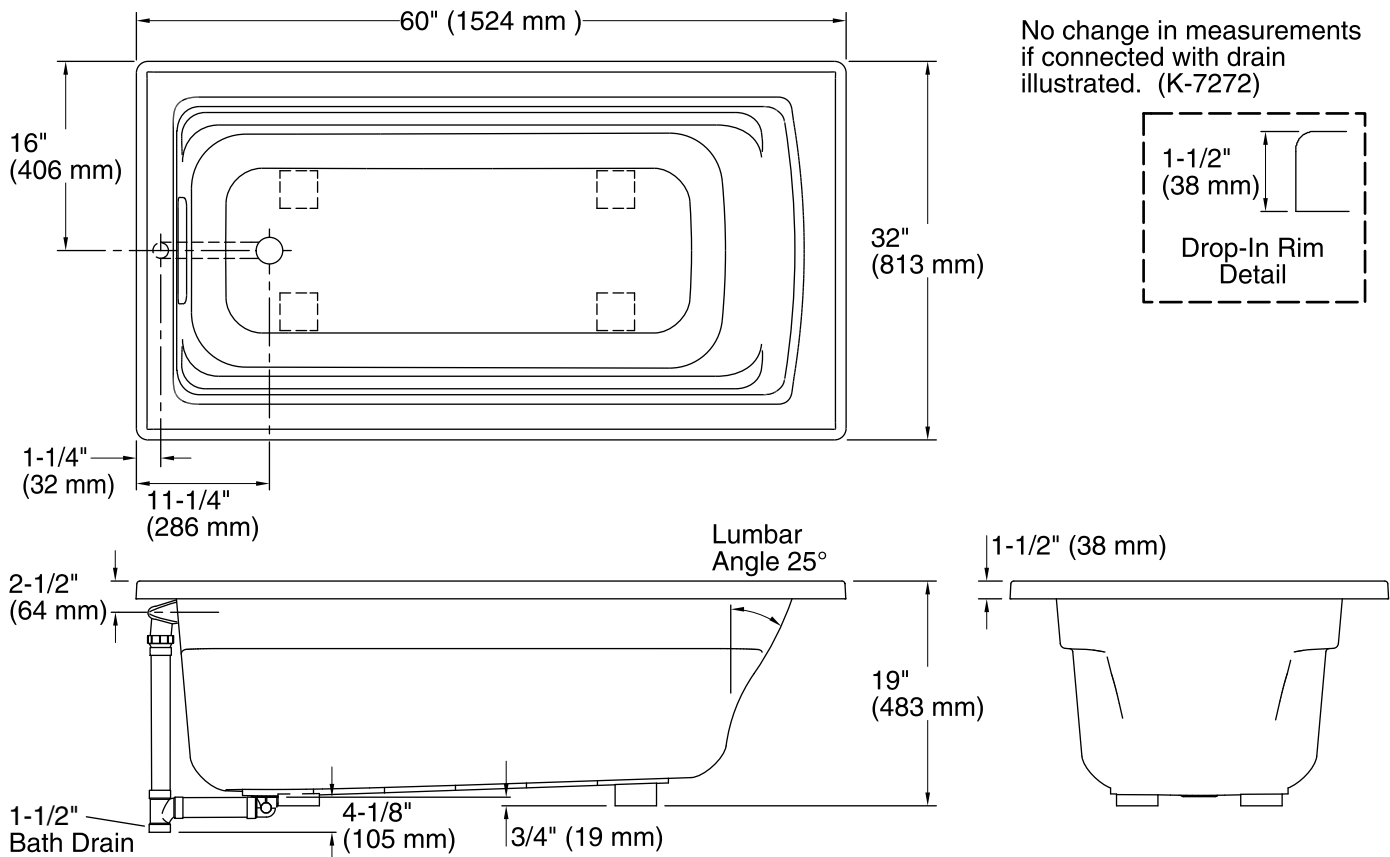

No change in measurements if connected with drain illustrated. (K-7272)

### Technical Information

All product dimensions are nominal.

Installation:	Drop-in
Drain location:	End
Basin area, bottom:	45-1/8" x 19-11/16" (1146 mm x 500 mm)
Basin area, top:	52-3/4" x 25-5/16" (1340 mm x 643 mm)
Weight:	70 lbs (31.8 kg)
Minimum floor load:	44 lbs/ft <sup>2</sup> (214.8 kg/m <sup>2</sup> )
Water depth:	15" (381 mm)
Water capacity:	58 gal (219.6 L)
Cutout:	Drop-in, 58-1/2" x 30-1/2" (1486 mm x 775 mm)
Minimum flat for door:	2-3/16" (56 mm)