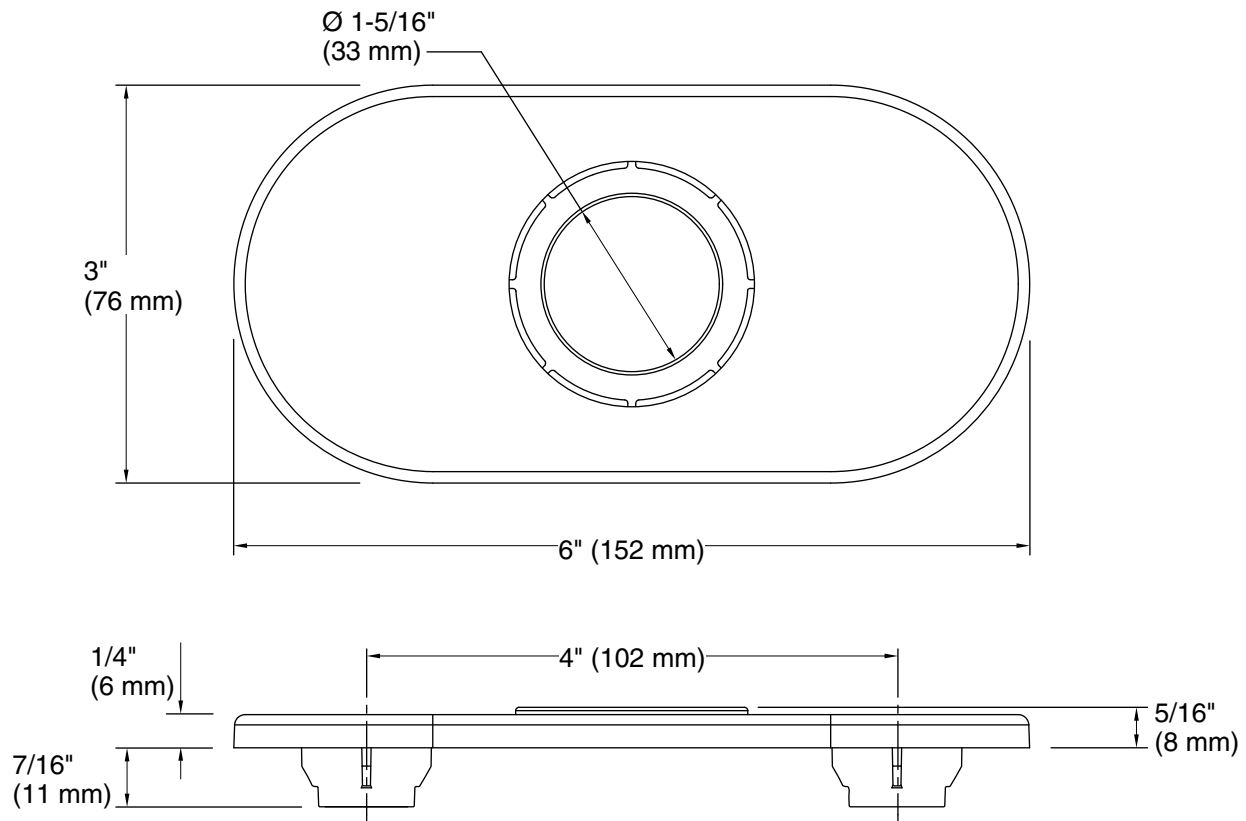

THE BOLD LOOK
OF **KOHLER**®

KOHLER Faucets 4" escutcheon plate for Insight™ and Kinesis® faucet **K-13478-A**

Technical Information

All product dimensions are nominal.

Notes

Install this product according to the installation guide.