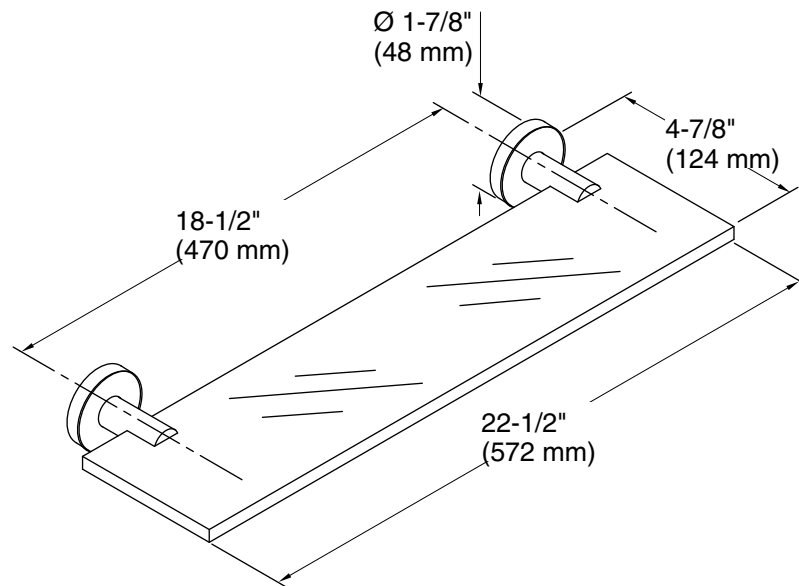

Technical Information

All product dimensions are nominal.

Installation Type: Wall-mount

Material: Metal

Notes

Install this product according to the installation guide.