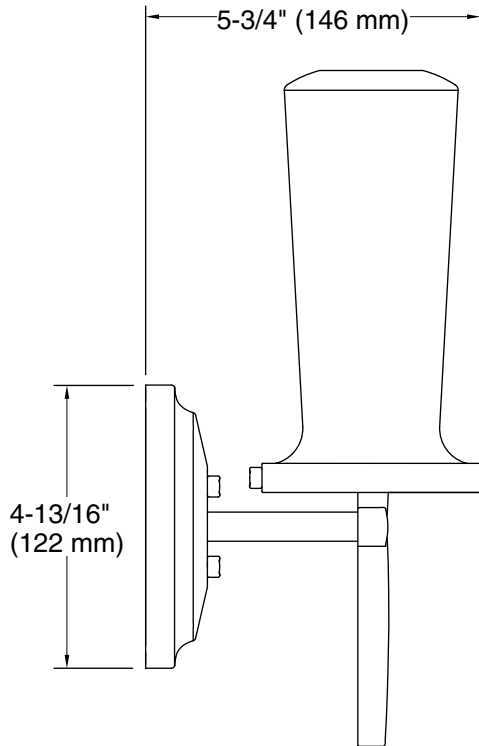

Technical Information

All product dimensions are nominal.

Installation Type: Wall-mount

Material: Metal, Glass

Number of Lights: 1

Notes

Install this product according to the installation guide.