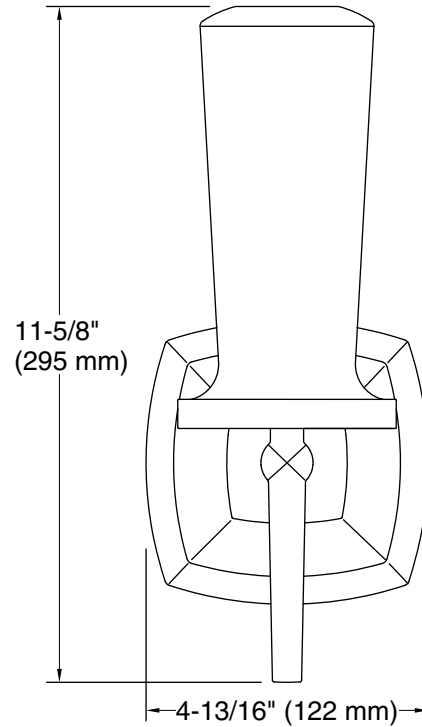

Technical Information

All product dimensions are nominal.

Installation Type: Wall-mount

Material: Metal, Glass

Number of Lights: 1

Notes

Install this product according to the installation guide.