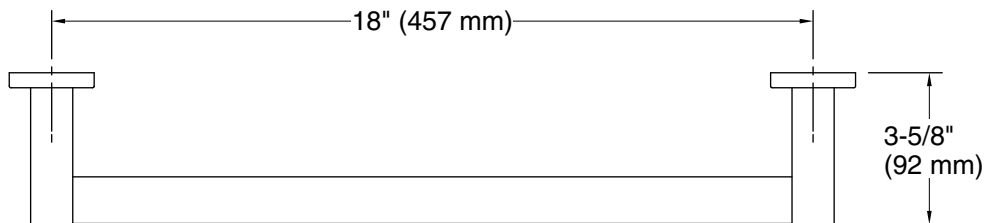

Features

- 18" (457 mm) bar
- Coordinates with other products in the Parallel collection

Material

- Premium metal construction for durability and reliability
- KOHLER finishes resist corrosion and tarnishing

Color tiles intended for reference only.

Color	Code	Description
	CP	Polished Chrome
	BN	Vibrant® Brushed Nickel
	BL	Matte Black
	2MB	Vibrant® Brushed Moderne Brass

Technical Information

All product dimensions are nominal.