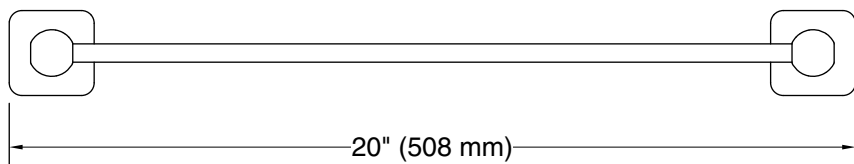

Features

- 18" (457 mm) bar
- Coordinates with other products in the Parallel collection

Material

- Premium metal construction for durability and reliability
- KOHLER finishes resist corrosion and tarnishing

Color tiles intended for reference only.

Color	Code	Description
	CP	Polished Chrome
	BN	Vibrant® Brushed Nickel
	BL	Matte Black
	2MB	Vibrant® Brushed Moderne Brass

Technical Information

All product dimensions are nominal.