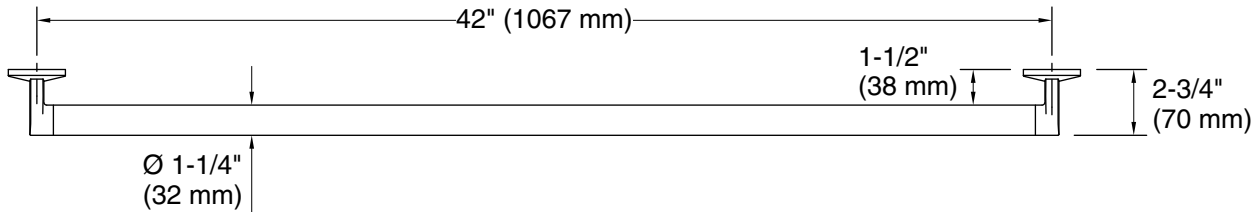

Technical Information

All product dimensions are nominal.

Installation Type: Wall-mount

Material: Zinc, Stainless Steel

Notes

Install this product according to the installation instructions.

WARNING: Risk of personal injury. The wall plates on the grab bar must be mounted to a brace between the wall studs. This will ensure that the weight of the user is adequately supported.

ADA compliant when installed to the specific requirements of these regulations.