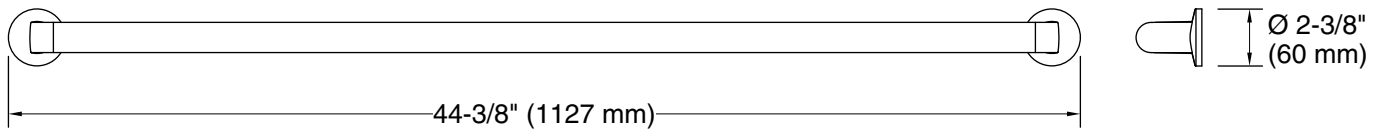

Technical Information

All product dimensions are nominal.

Installation Type: Wall-mount

Material: Zinc, Stainless Steel

Notes

Install this product according to the installation instructions.

WARNING: Risk of personal injury. The wall plates on the grab bar must be mounted to a brace between the wall studs. This will ensure that the weight of the user is adequately supported.

ADA compliant when installed to the specific requirements of these regulations.