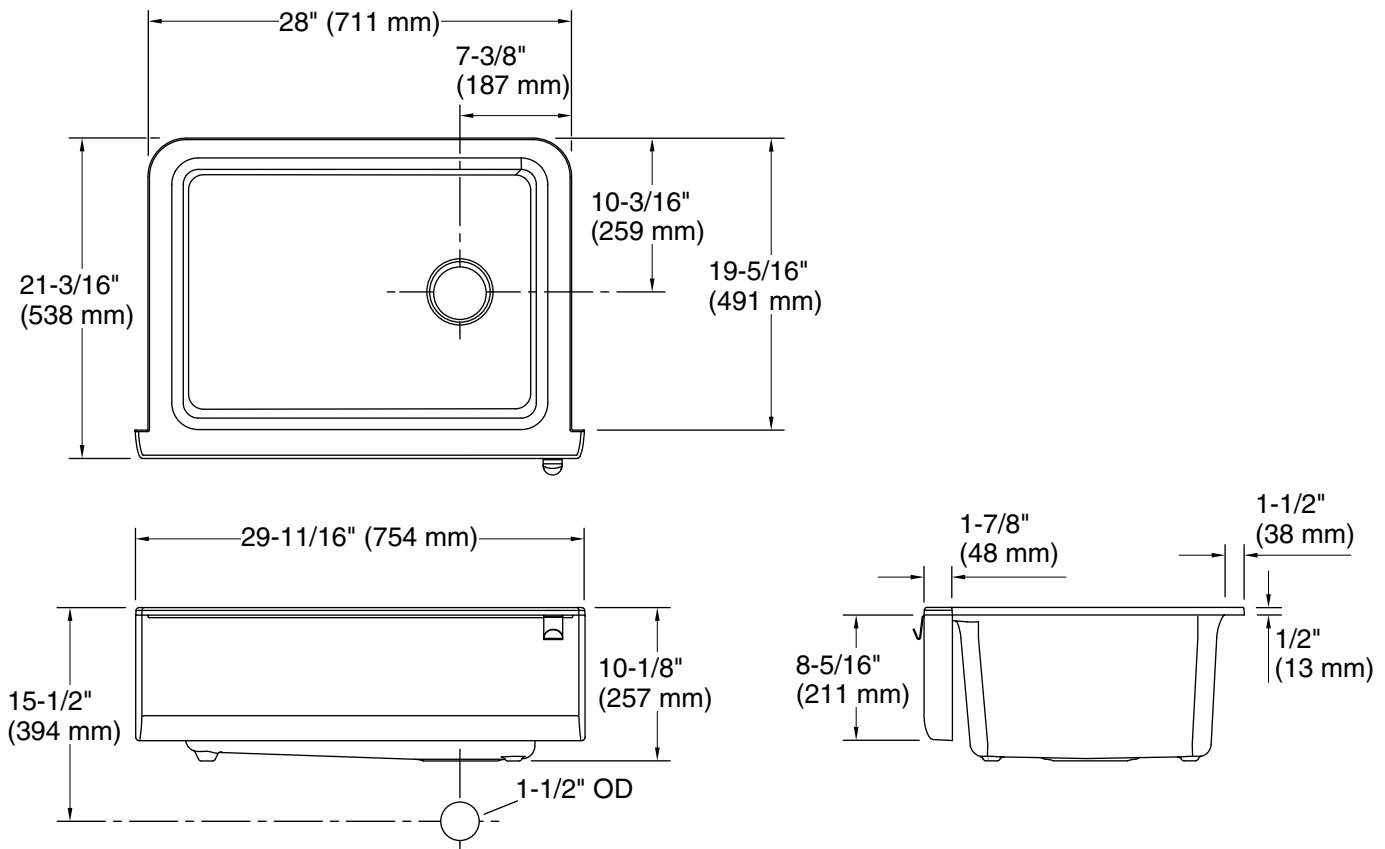

Technical Information

All product dimensions are nominal.

Installation:	Undermount
Min. base cabinet width:	30" (762 mm)
Bowl area (Only):	Length: 24-1/2" (622 mm) Width: 17-5/8" (447 mm) Bowl depth: 9-1/2" (241 mm) Water depth: 9-1/2" (241 mm)
Template:	Undermount, 1477787-7, required, included

Notes

Install this product according to the installation instructions.