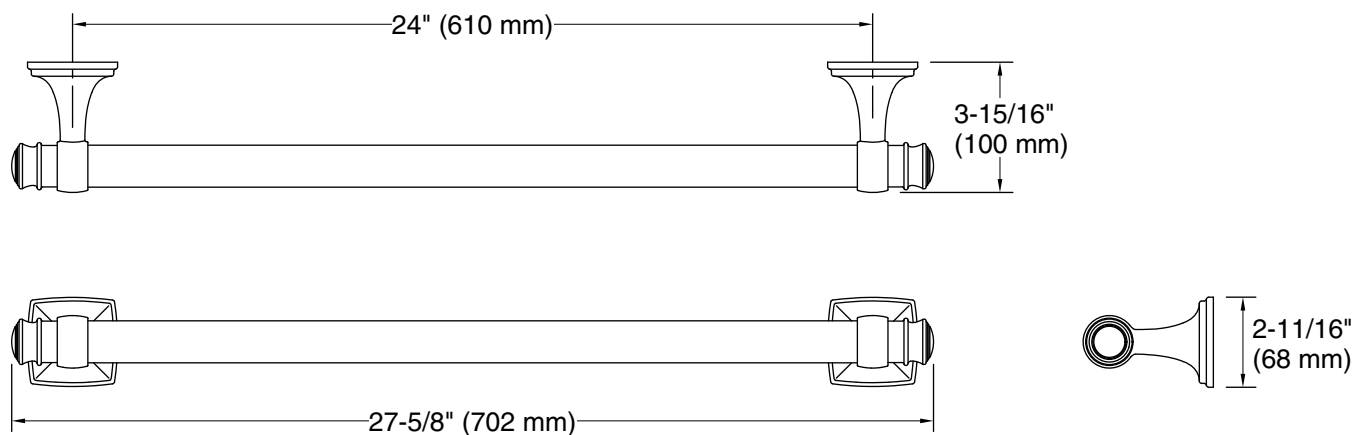

Technical Information

All product dimensions are nominal.

Installation Type: Wall-mount

Material: Zinc

Notes

Measure your actual product for roughing-in details.

WARNING: Risk of personal injury. The wall plates on the grab bar must be mounted to a brace between the wall studs. This will ensure that the weight of the user is adequately supported.