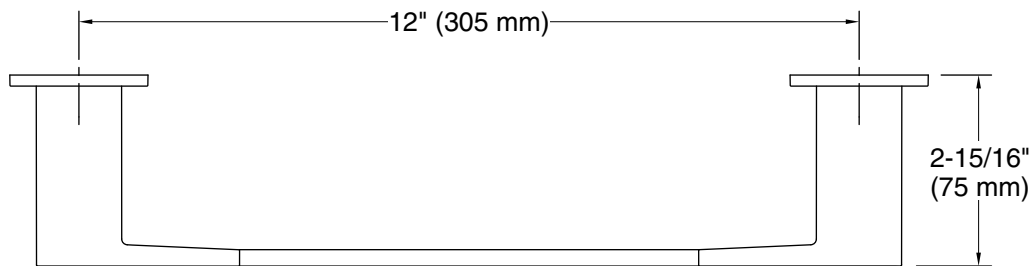

Features

- 12" (305 mm) bar.
- Coordinates with Honesty faucets and showering components to complete your bathroom.

Material

- Premium metal construction for durability and reliability.
- KOHLER finishes resist corrosion and tarnishing.

Technical Information

All product dimensions are nominal.

Installation Type: Wall-mount

Material: Zinc, Stainless Steel

Notes

Install this product according to the installation instructions.

CAUTION: Risk of personal injury. Do not install these products in any area where they are likely to be used inadvertently as a grab bar or support bar. These products are not designed or intended for use as a grab bar or support bar.