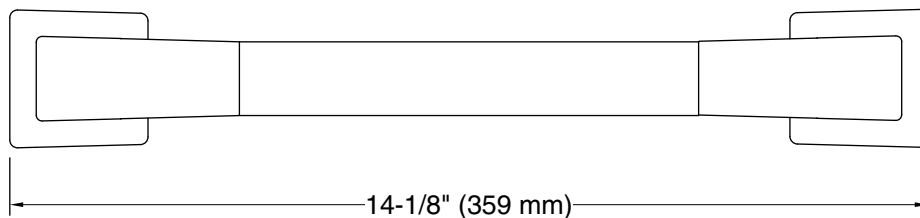

Features

- 12" (305 mm) bar.
- Coordinates with Honesty faucets and showering components to complete your bathroom.

Material

- Premium metal construction for durability and reliability.
- KOHLER finishes resist corrosion and tarnishing.

Recommended Products/Accessories

- K-31508-TA hand towel with Tatami weave, 18" x 30"
- K-31508-TE hand towel with Terry weave, 18" x 30"
- K-31508-TX hand towel with Textured weave, 18" x 30"

Codes/Standards

Technical Information

All product dimensions are nominal.

Installation Type: Wall-mount

Material: Zinc, Stainless Steel

Notes

Install this product according to the installation instructions.

CAUTION: Risk of personal injury. Do not install these products in any area where they are likely to be used inadvertently as a grab bar or support bar. These products are not designed or intended for use as a grab bar or support bar.