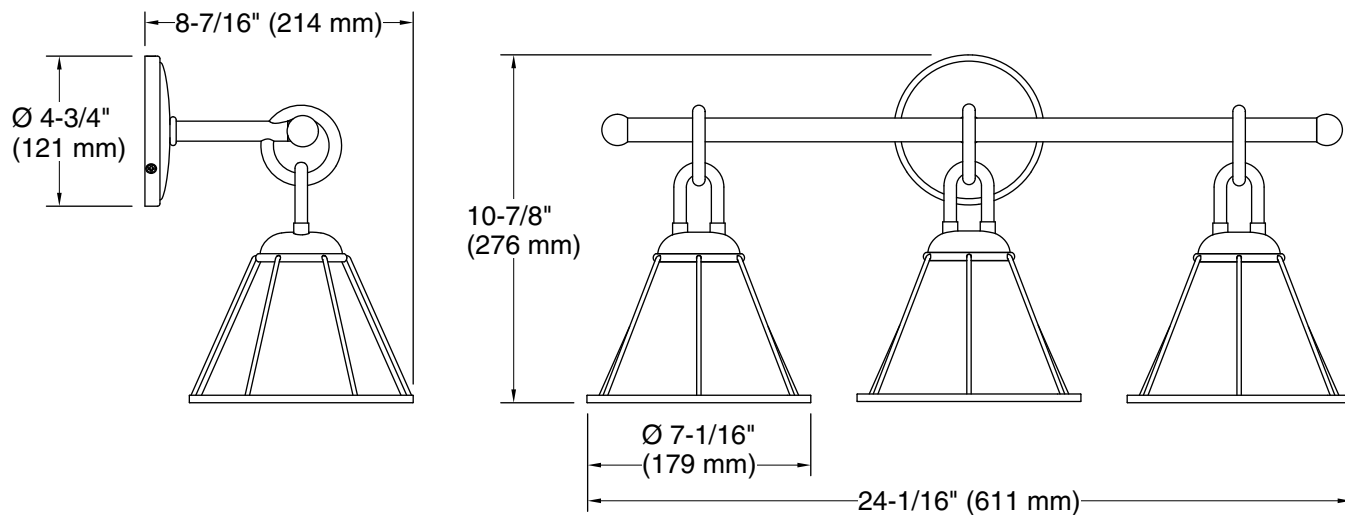

Required Electrical Service

One circuit required.

120 V, 60 Hz

Technical Information

All product dimensions are nominal.

Material: Steel, Brass, Glass

Number of Lights: 3

Lighting Type: Socket-based

Socket Type: E-26 Medium

Number of Shades: 3

Shade Type: Glass - clear