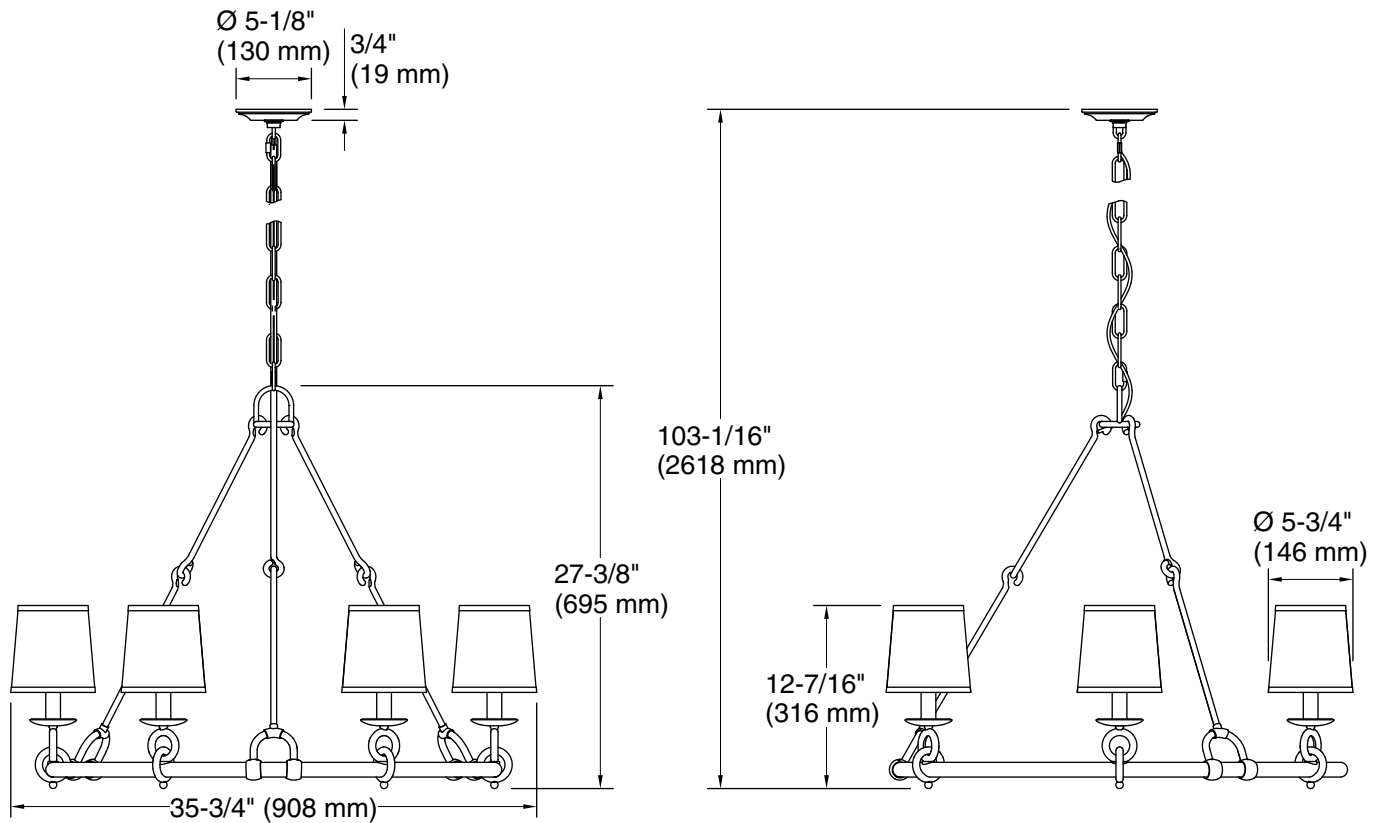

Required Electrical Service

One circuit required.

120 V, 60 Hz

Technical Information

All product dimensions are nominal.

Material:	Steel, Brass, Polyester
Number of Lights:	6
Lighting Type:	Socket-based
Socket Type:	E-12 Candelabra
Number of Shades:	6
Shade Type:	Fabric
Hanging Type:	Chain
Height:	28-1/8" (714 mm) - 100-1/8" (2543 mm)