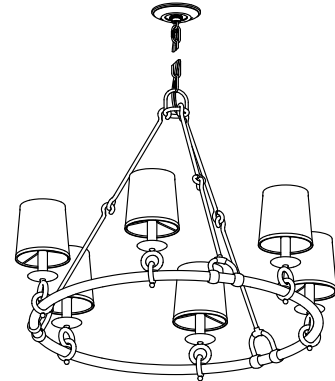

Features

- Uniquely shaped glass shades intersect with decorative metal rings and rods in equestrian-inspired designs.
- A great piece for almost any space — especially in a foyer or dining room.
- Requires six bulbs with candelabra (E12) base; type B bulb recommended (sold separately).
- Suitable for damp locations, per UL 1598.

Material

- Manufactured with quality materials and complemented with a meticulous finishing process.
- Durable finishes engineered to last and designed to coordinate with KOHLER faucet finishes.

Installation

- Installation hardware included.

Codes/Standards

UL 1598
CSA C22.2 No. 250

KOHLER® Indoor Lighting Fixtures Limited Warranty

See website for detailed warranty information.