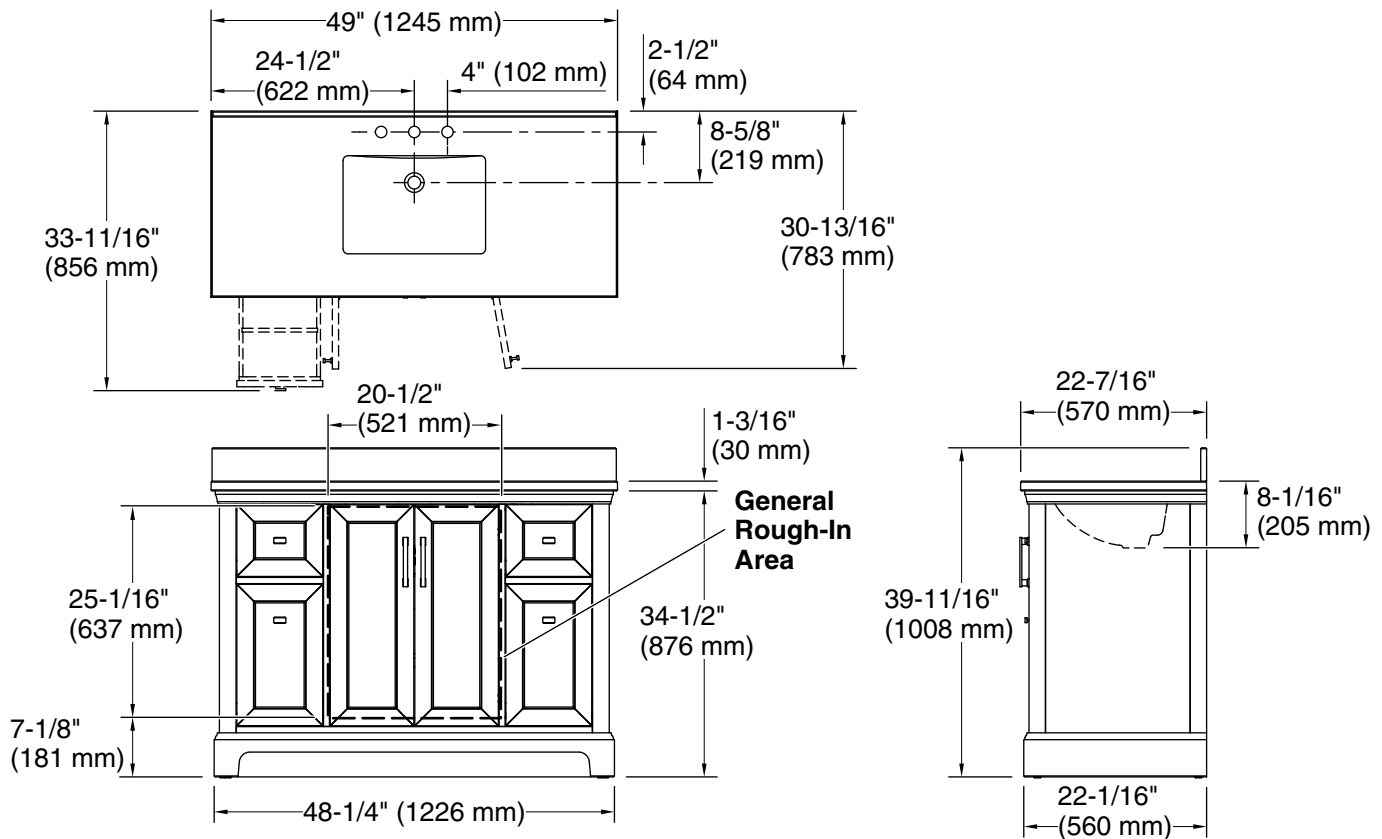

Features

- Set includes cabinet, precut quartz vanity top, backsplash, sink, cabinet hardware
- Four full-extension 17" (432 mm) drawers with soft-close side-mount slides
- Three-way adjustable slow-close door hinges for easy cabinet access
- 20" (508 mm) cabinet interior provides ample storage space
- Finish-matched cabinet interior offers generous clearance for plumbing
- Vanity top has 8" (203 mm) widespread faucet holes; requires deck-mount faucet (sold separately)
- Brushed Nickel hardware included on White vanities, Brushed Brass hardware on Dark Warm Grey and Tidal Blue vanities, and Matte Black hardware on Light Oak vanities.

Technical Information

All product dimensions are nominal.

Notes

Install this product according to the installation instructions.

Select the type of fastener based upon the wall material. Two 250 lb (113.4 kg) minimum load bearing fasteners are recommended.