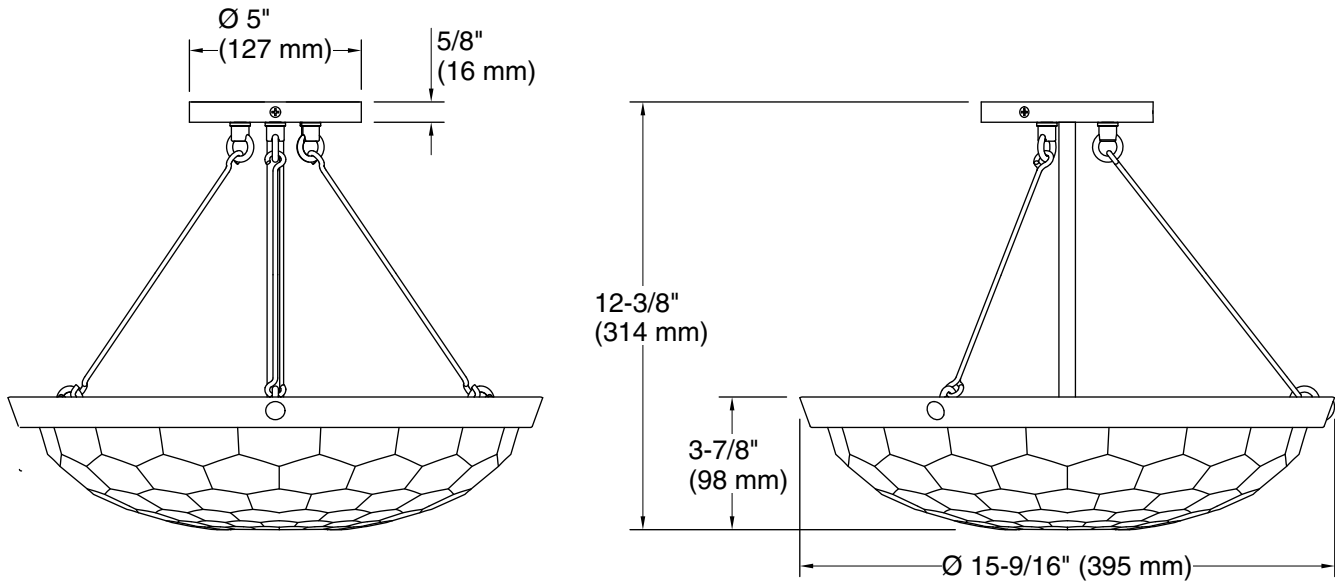

Required Electrical Service

One dedicated circuit required.

Lights: 120 V, 12 A, 60 Hz

Technical Information

All product dimensions are nominal.

Installation Type: Flush-mount

Material: Steel, Aluminum, Zinc, Glass