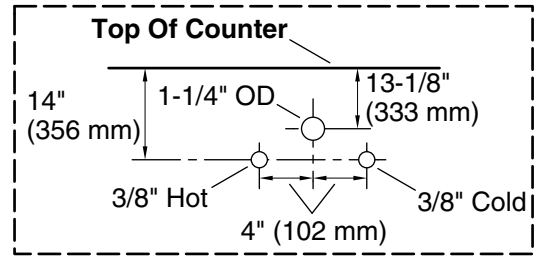

Waste Pipe Location Information