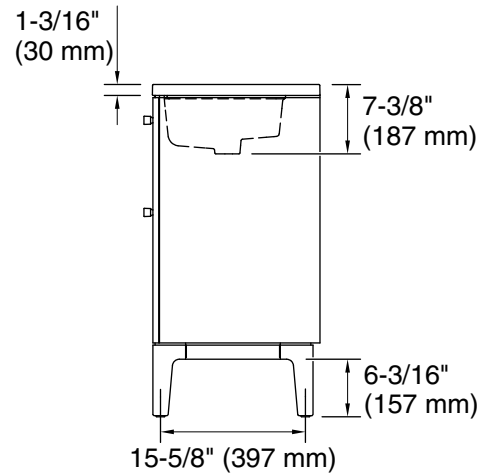

Technical Information

All product dimensions are nominal.

Notes

Install this product according to the installation instructions.