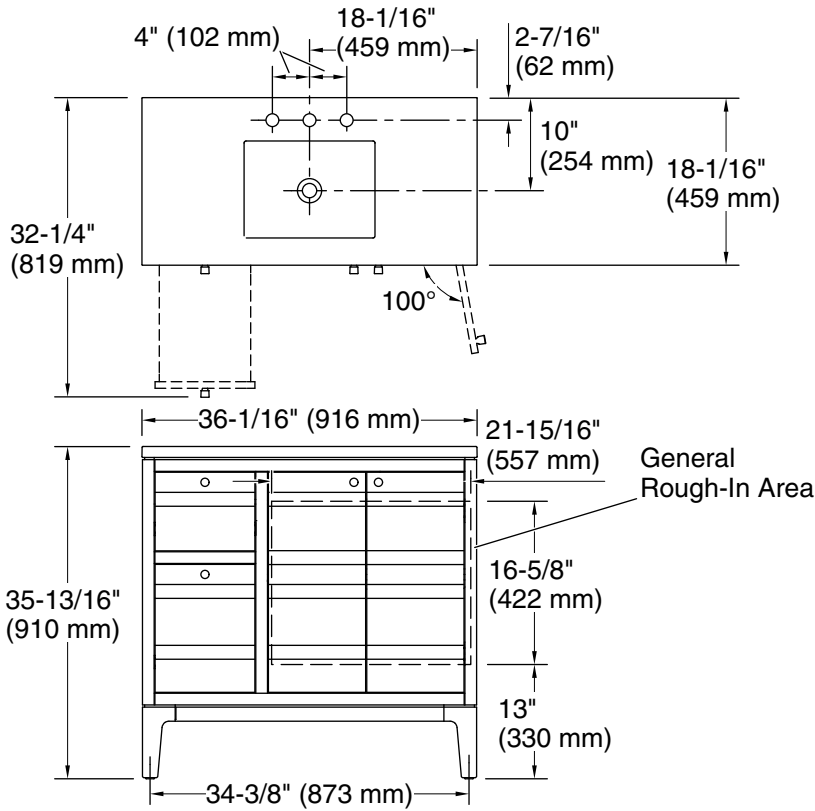

Waste Pipe Location Information