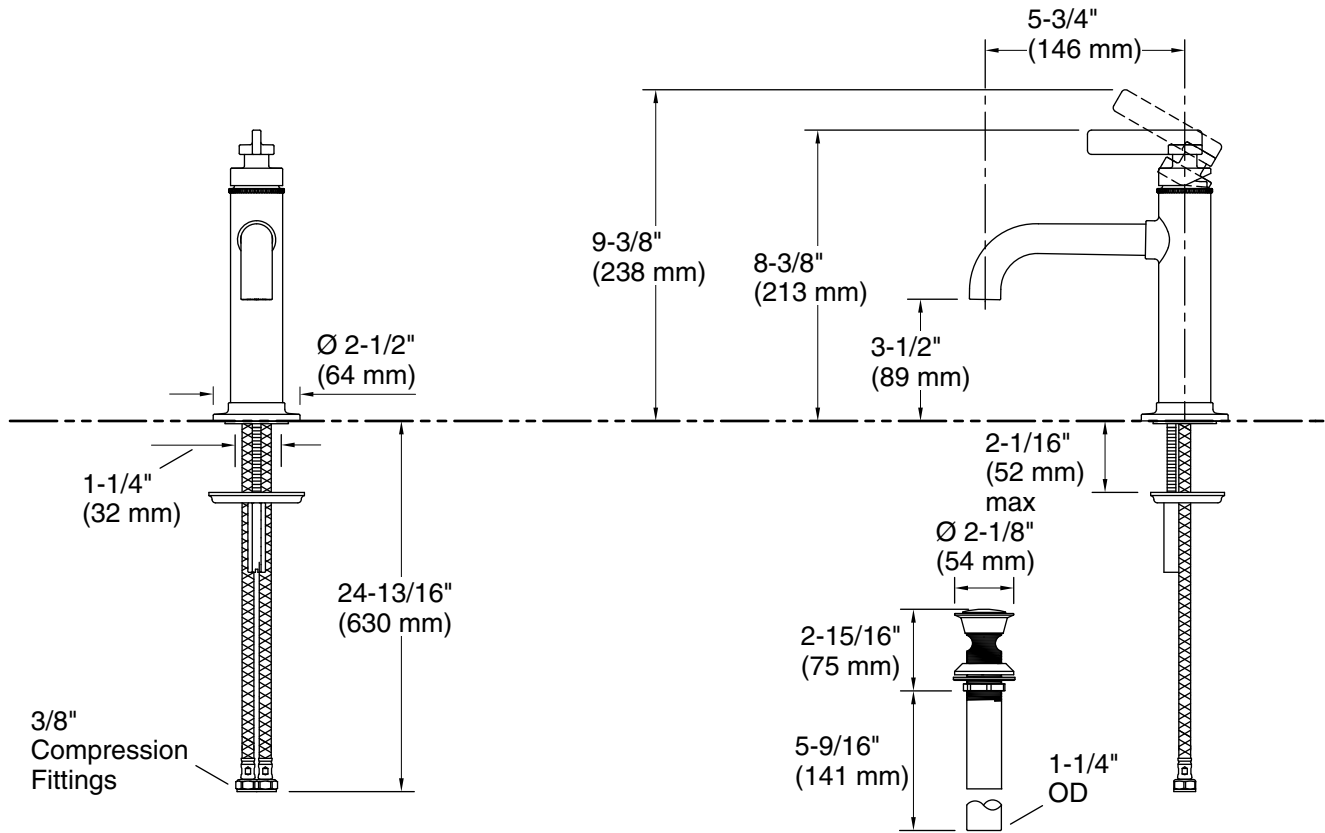

Features

- Designed in collaboration with Studio McGee
- A single handle controls both on/off activation and temperature setting
- 5-3/4" (146 mm) spout reach
- 1.0 gpm (3.8 lpm) maximum flow rate at 60 psi (4.14 bar)
- KOHLER® ceramic disc valves exceed industry longevity standards for a lifetime of durable performance
- Metal touch-activated drain with 1-1/4" tailpiece
- Coordinates with other products in the Castia collection

Material

- Premium metal construction for durability and reliability
- KOHLER® finishes resist corrosion and tarnishing

Installation

- For single-hole or 4" (102 mm) centerset installation (escutcheon plate included)
- Preattached flexible supply lines simplify installation

Technical Information

All product dimensions are nominal.

Faucet:

Flow rate: 1 gal/min (3.8 l/min)

Pressure: 60 psi (4.1 bar)

Drain included: Yes

Drain with overflow: No

Notes