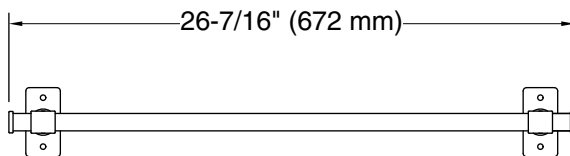

Technical Information

All product dimensions are nominal.

Material: Zinc, Stainless Steel

Notes

Install this product according to the installation instructions.

CAUTION: Risk of personal injury. Do not install these products in any area where they are likely to be used inadvertently as a grab bar or support bar. These products are not designed or intended for use as a grab bar or support bar.